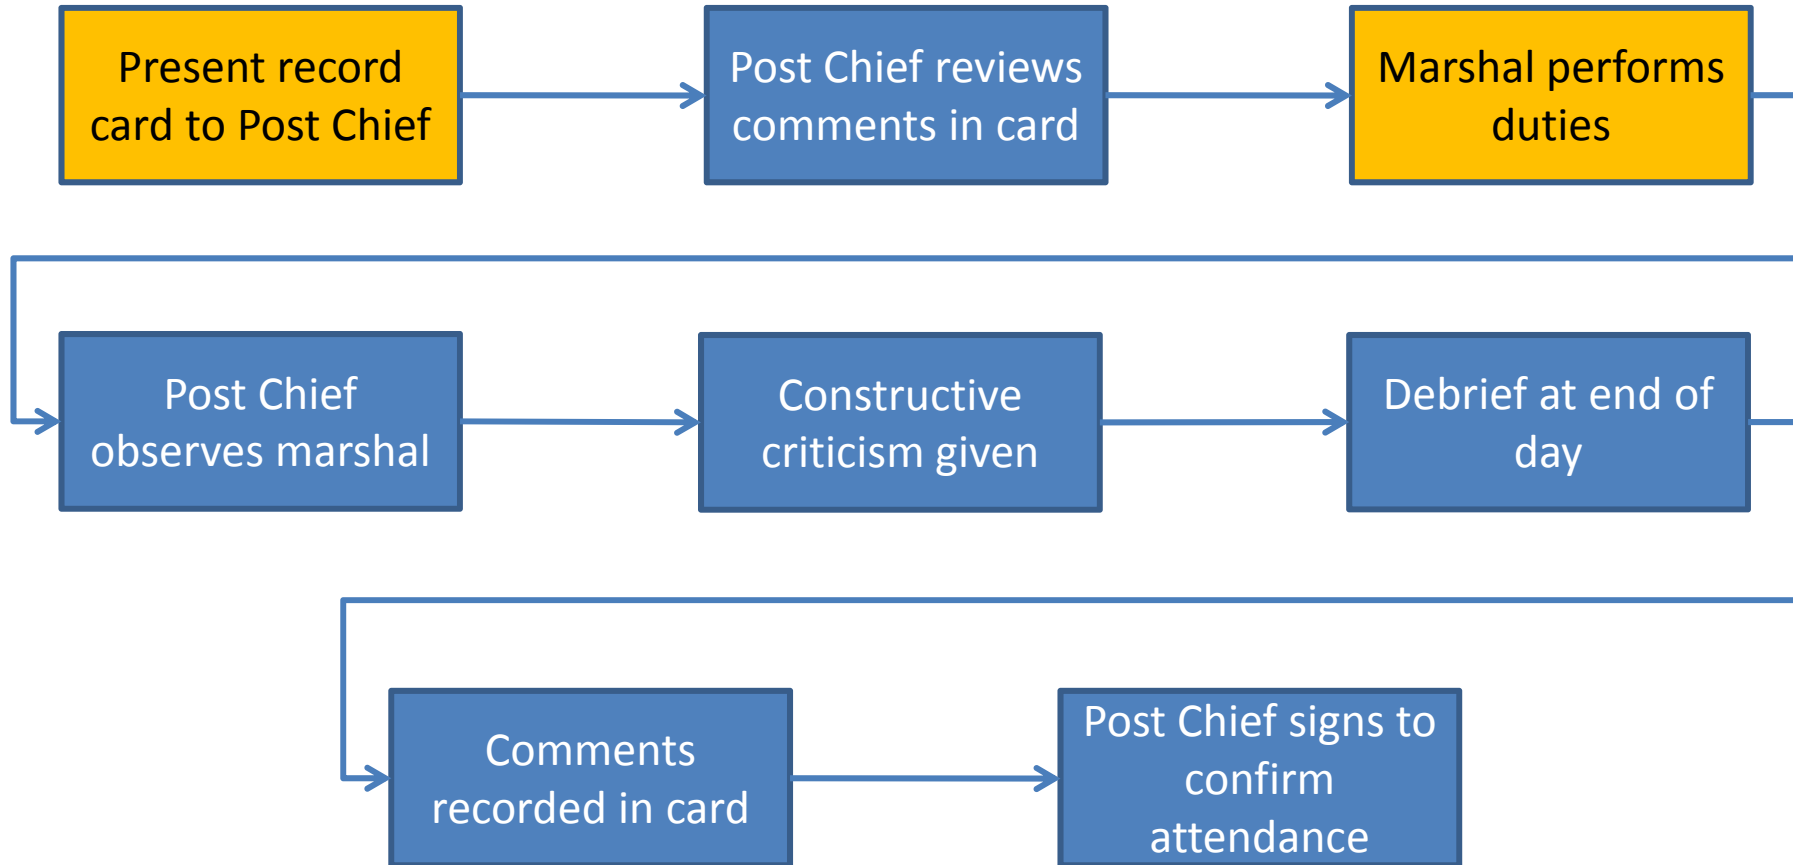

Attendance signatures

Marshal may get an upgrade signature instead of an attendance signature if they handle a major incident. **Anyone acting in the role of post chief may sign the card.**

Upgrade assessment

An upgrade signature is not automatic. If the assessor does not consider the marshal is ready for an upgrade or they had no incidents to handle, they will say so and record the reasons on the record card together with their recommendations for corrective actions.