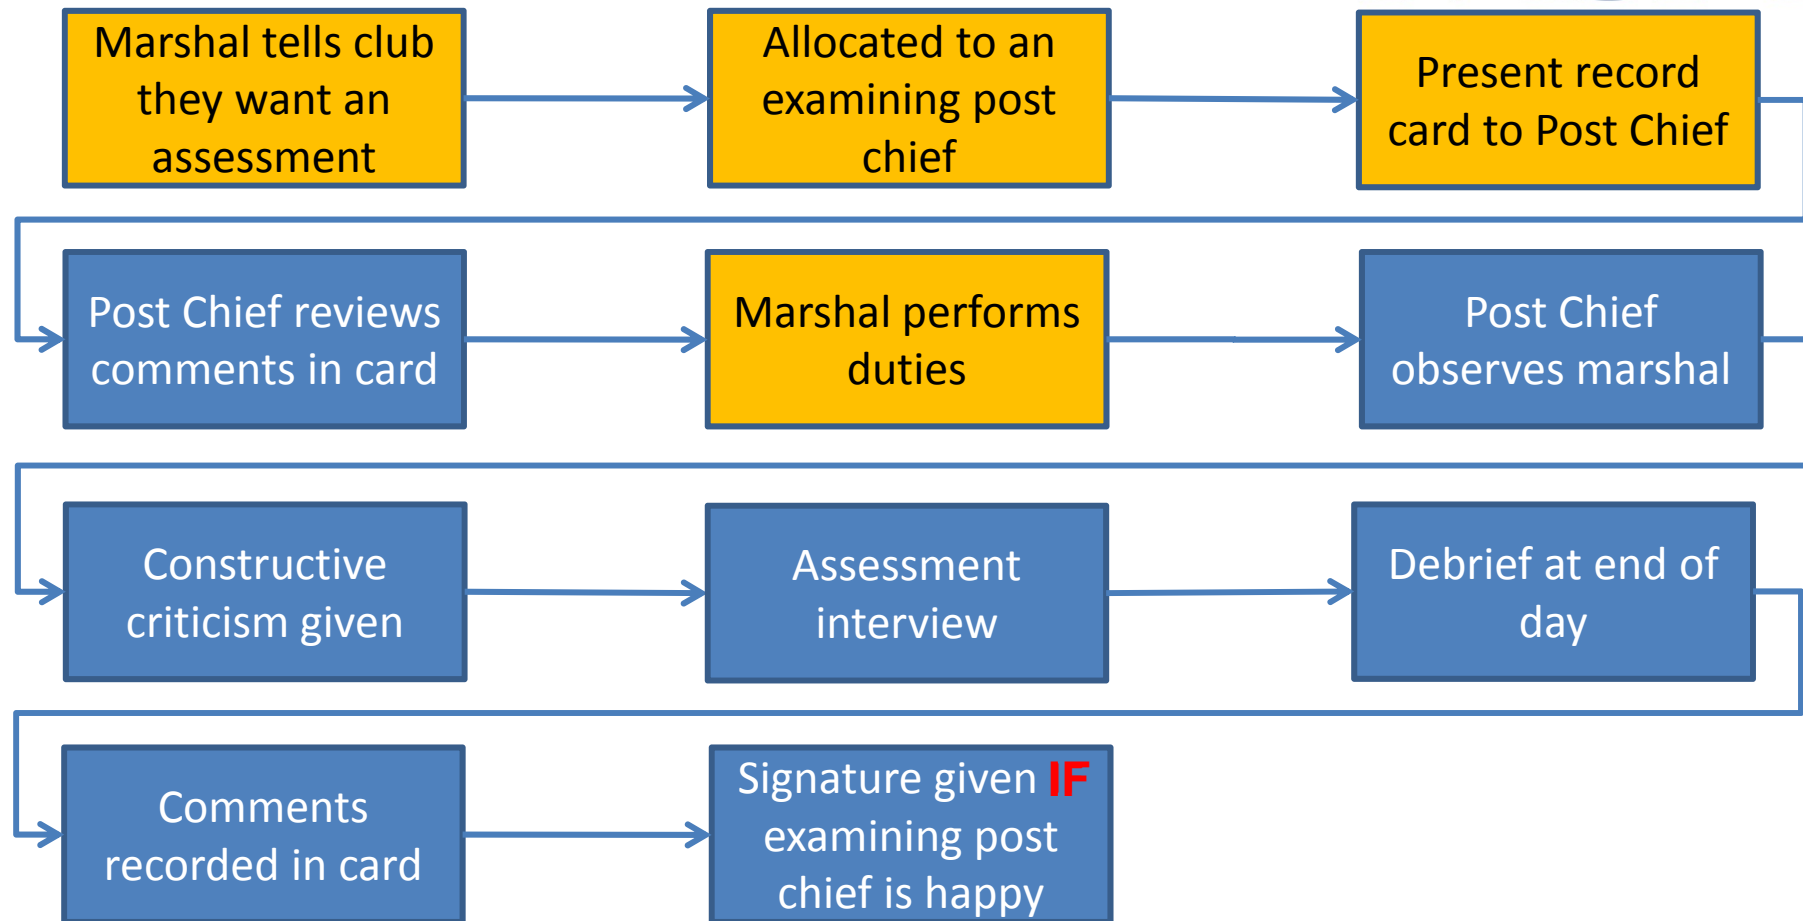

Attendance signatures

Marshal may get an upgrade signature instead of an attendance signature if they handle a major incident. **Anyone acting in the role of post chief may sign the card.**

Upgrade assessment

An upgrade signature is not automatic. If the assessor does not consider the marshal is ready for an upgrade or they had no incidents to handle, they will say so and record the reasons on the record card together with their recommendations for corrective actions.