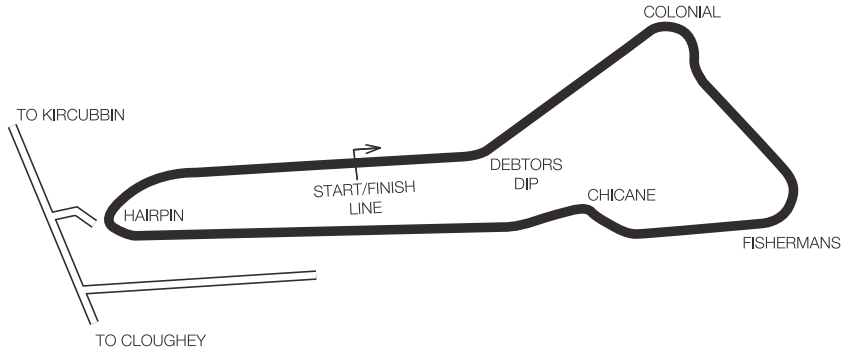

KIRKISTOWN

Address: Kirkistown Motor Sports Circuit, 130 Rubane Road, Kircubbin, Co. Down BT22 1AU.

Telephone: 028 427 71325.

Fax: 028 427 71894.

Website: kirkistown.com

Email: info@kirkistown.com

Location: 27 miles from Belfast on Ards Peninsula between Kircubbin (4 miles) and Portavogie.

Length: 1.53 miles (2.462 km).

Number of starters

Racing & Sports Racing Cars over 2000cc	22
Racing & Sports Racing Cars up to 2000cc	26
Other Classes	32