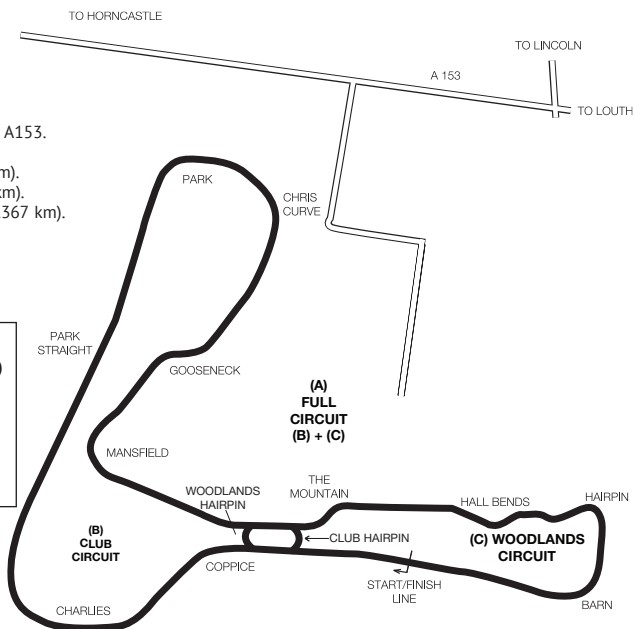

CADWELL PARK

Address: Cadwell Park Circuit,
Louth, Lincolnshire LN11 9SE.

Telephone: 01507 343248.

Website: cadwellpark.co.uk

Email: cadwellpark@msv.com

Location: 6 miles south of Louth on A153.

Length:

(A) Full Circuit 2.187 miles (3,519 km).

(B) Club Circuit 1.476 miles (2,375 km).

(C) Woodland Circuit 0.850 miles (1,367 km).

Number of starters	(A) (B) (C)			
	Racing & Sports Racing Cars not exceeding 1800cc	26	20	16
Other Classes	28	24	18	

CASTLE COMBE

Address: Castle Combe Circuit,
Chippenham, Wiltshire SN14 7EY.

Telephone: 01249 782417. Fax: 01249 782392.

Website: castlecombecircuit.co.uk

Location: 5 miles north-west of Chippenham, Wiltshire.

Length: 1.85 miles (2.98 km).

Number of starters	
Racing & Sports Racing Cars over 2000cc	30
Racing & Sports Racing Cars up to 2000cc	34
Other Classes	42