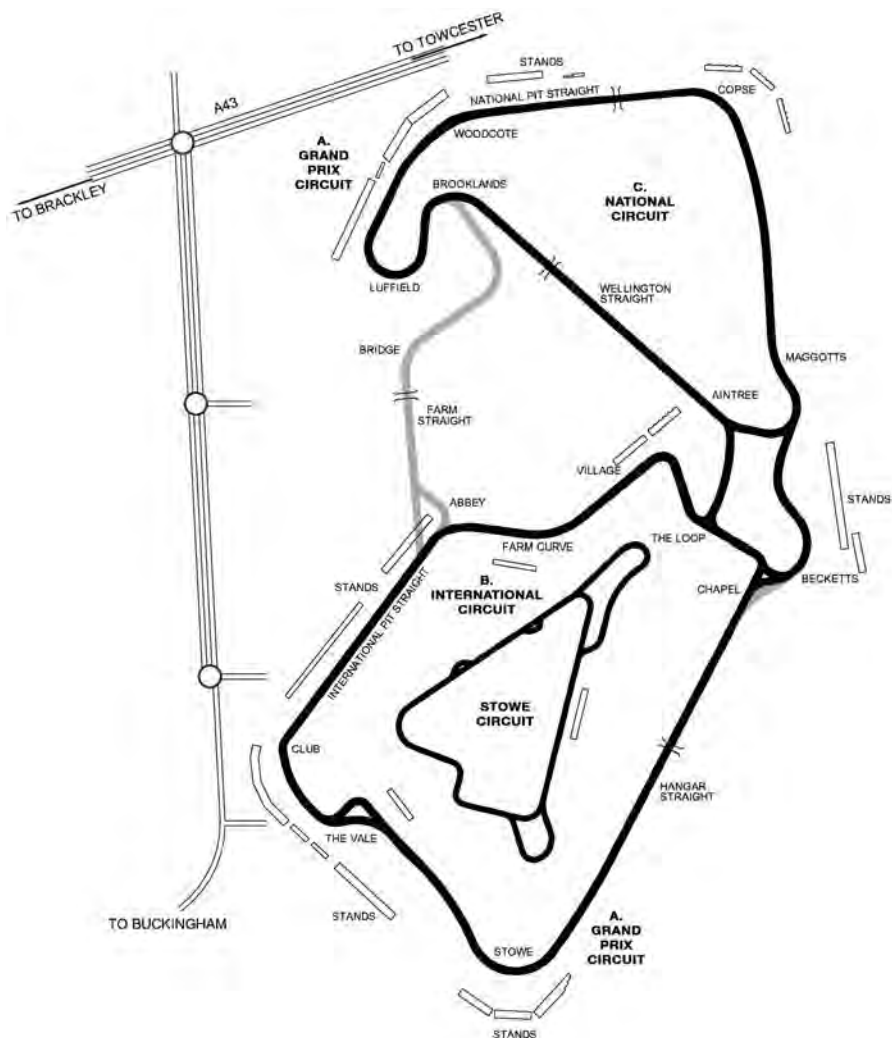

SILVERSTONE

Address: Silverstone Circuits Ltd, Silverstone, Northants NN12 8TN.

Telephone: 01327 320280.

Website: silverstone.co.uk

Email: enquiries@silverstone.co.uk

Location: 600 yards from Silverstone

between Towcester and Brackley on A43 – accessible by this and Buckingham Road via Dadford.

Length: (A) 3.67 miles (5.90 km). (B) 1.85 miles (2.98 km). (C) 1.64 miles (2.64 km).

Number of starters	(A)	(B)	(C)
Racing & Sports Racing Cars over 2000cc	50	36	34
Racing & Sports Racing Cars up to 2000cc	54	38	36
Other Classes	58	44	40