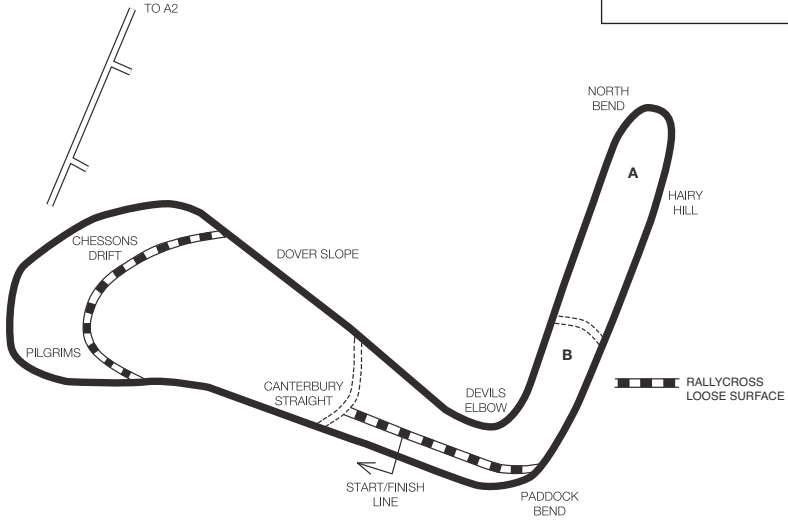

Number of starters		(A)	(B)
Racing & Sports Racing Cars		21	12
Other Classes		24	16

MALLORY PARK

Address: Mallyory Park Circuit, Kirkby Mallyory, Leicester LE9 7QE.
Telephone: 01455 502214.
Website: malloryparkcircuit.com
Location: Just off A47 between Leicester and Hinckley.
Length: (A) 1.35 miles (2.17 km). (B) 1.00 mile (1.61 km)