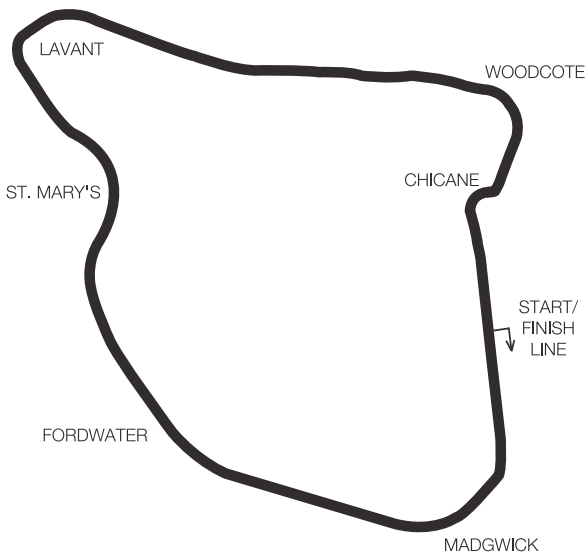

GOODWOOD

Address: Goodwood Motor Circuit, Goodwood, Chichester, West Sussex PO18 0PH.

Telephone: 01243 755073.

Location: 2 miles north-east of Chichester, West Sussex.

Length: 2.38 miles (3.83 km).

Number of starters: 30. (Historic racing).