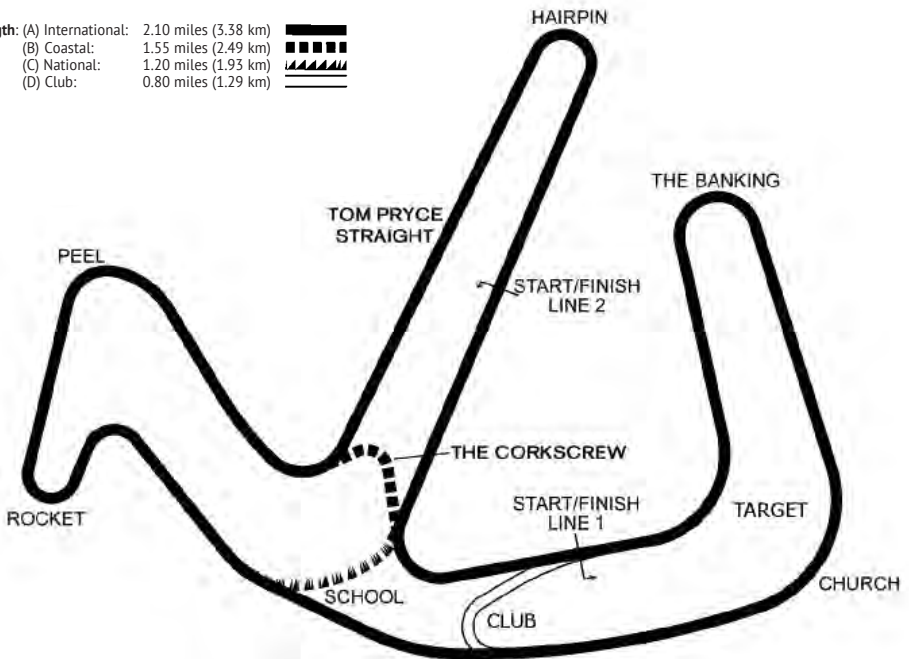

Motor Sports Venues

The following venues have previously been issued with a Motorsport UK Track Licence which is issued subject to the conditions incorporated within that licence. That licence is only valid for such periods when a valid Motorsport UK organising permit is in force.

Race Circuits

ANGLESEY CIRCUIT/TRAC MÔN

Address: Anglesey Circuit, Ty Croes, Anglesey LL63 5TF.

Telephone: 01407 811400.

Website: angleseycircuit.com

Email: admin@angleseycircuit.com

Location: Between Aberffraw and Rhosneigr off the A4080.

Length: (A) International:	2.10 miles (3.38 km)	
(B) Coastal:	1.55 miles (2.49 km)	
(C) National:	1.20 miles (1.93 km)	
(D) Club:	0.80 miles (1.29 km)	

Number of starters	(A)	(B)	(C)	(D)
Racing & Sports Racing Cars over 2000cc	18	-	18	-
Racing & Sports Racing Cars up to 2000cc	34	28	26	14
Other Classes	42	34	30	20