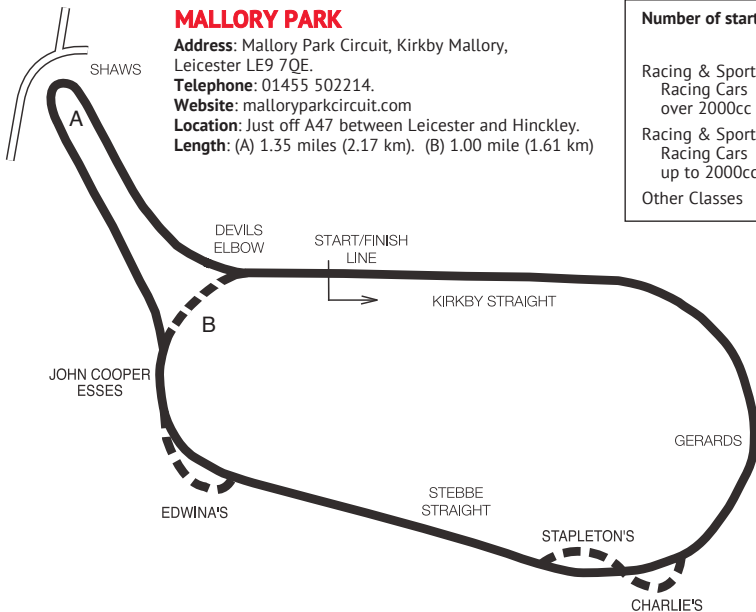

MALLORY PARK

Address: Mallyory Park Circuit, Kirkby Mallyory, Leicester LE9 7QE.
Telephone: 01455 502214.
Website: malloryparkcircuit.com
Location: Just off A47 between Leicester and Hinckley.
Length: (A) 1.35 miles (2.17 km). (B) 1.00 mile (1.61 km)

Number of starters		(A)	(B)
Racing & Sports Racing Cars over 2000cc		20	N/A
Racing & Sports Racing Cars up to 2000cc		24	N/A
Other Classes		30	30