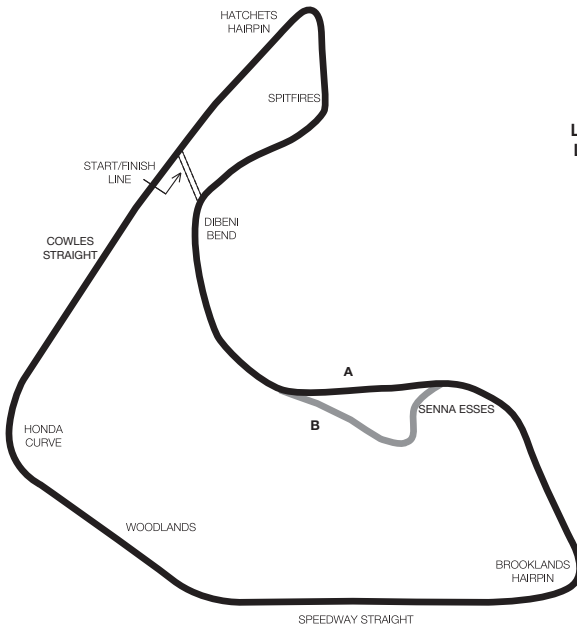

Number of starters

	(A)	(B)
Racing & Sports Racing Cars over 2000cc	24	24
Racing & Sports Racing Cars up to 2000cc	30	30
Other Classes	34	34