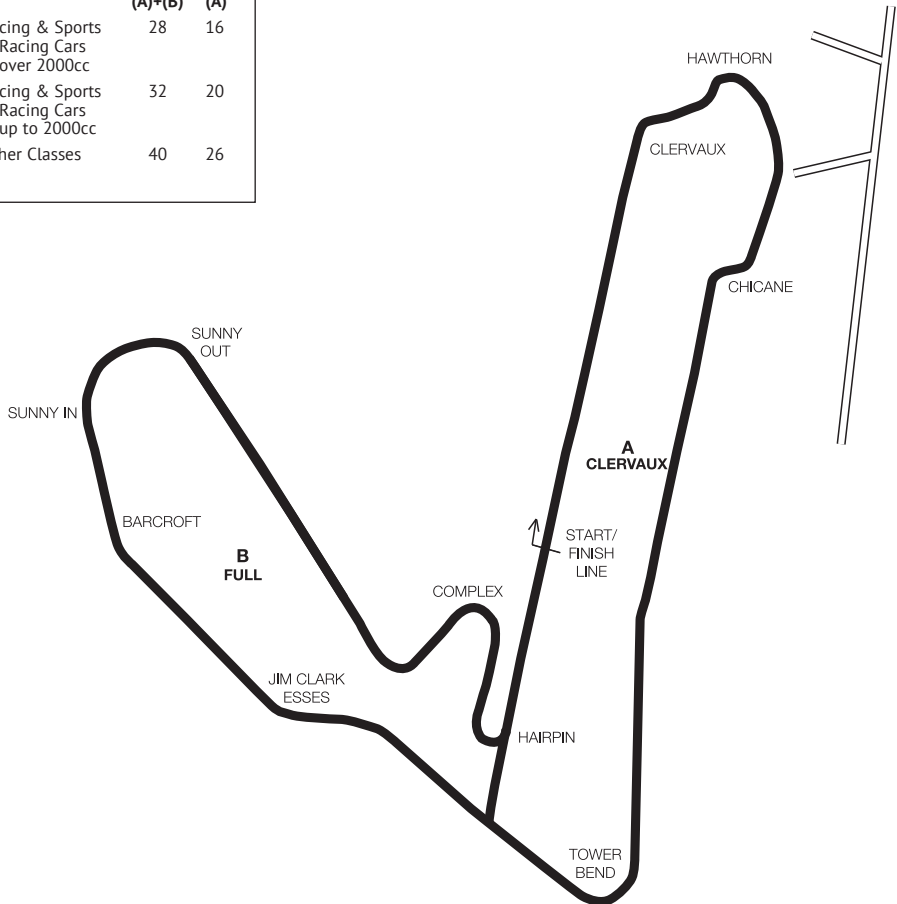

CROFT CIRCUIT

Address: Croft Circuit, West Lane, Dalton-on-Tees, North Yorkshire DL2 2PL.

Telephone: 01325 721815.

Website: croftcircuit.co.uk

Email: info@croftcircuit.co.uk

Situation: 6 miles south of Darlington on A167.

Length: (A + B) Full: 2.1 miles (3.38 km). (A) Clervaux: 1 mile (1.61 km)

Number of starters		
	(A)+(B)	(A)
Racing & Sports Racing Cars over 2000cc	28	16
Racing & Sports Racing Cars up to 2000cc	32	20
Other Classes	40	26