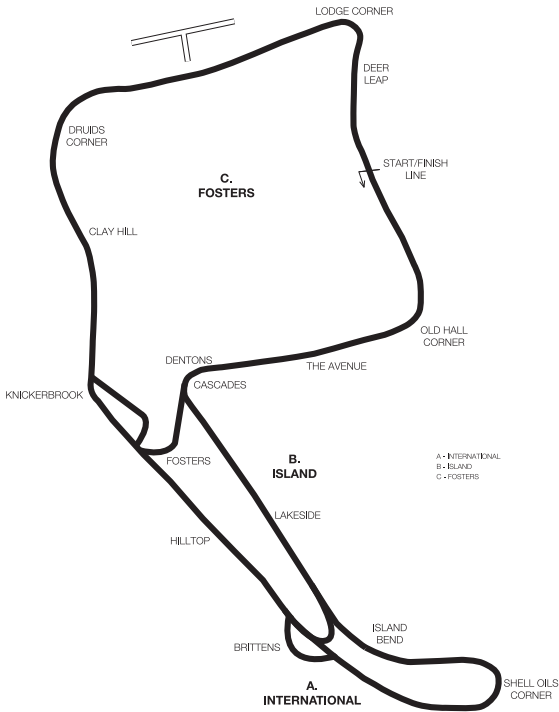

OULTON PARK

Address: Oulton Park Circuit, Little Budworth,

Tarporley, Cheshire CW6 9BW.

Telephone: 01829 760301.

Website: motorsportvision.co.uk

Email: oultonpark@msv.com

Location: Three miles north-east of

Tarporley, Cheshire, off A49.

Length: (A) 2.69 miles (4.33 km).

(B) 2.26 miles (3.64 km).

(C) 1.66 miles (2.67 km).

Number of starters

	(A)	(B)	(C)
Racing & Sports Racing Cars over 2000cc	32	30	24
Racing & Sports Racing Cars up to 2000cc	34	32	28
Other Classes	38	36	32

PEMBREY CIRCUIT

Address: Pembrey Circuit, Llanelli,

Carmarthenshire, SA16 0HZ.

Telephone: 01554 891042.

Website: pembreycircuit.co.uk

Email: pembrey@barc.net

Location: 10 miles off junction 48 west of M4.

Length: (A) NATIONAL 1.46 miles (2.343 km).

(B) CLUBMANS 1.49 miles (2.400 km).