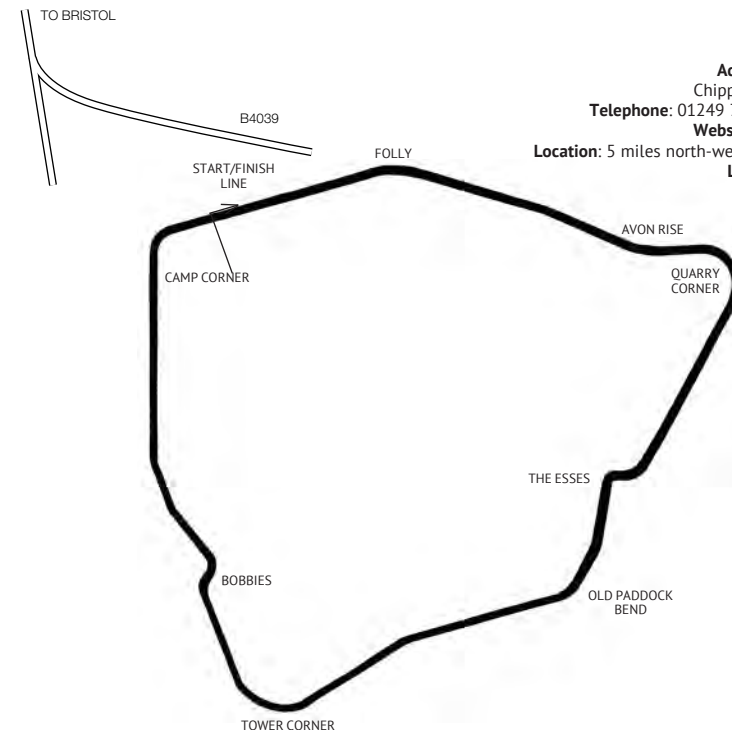

CADWELL PARK

Address: Cadwell Park Circuit,
Louth, Lincolnshire LN11 9SE.

Telephone: 01507 343248.

Website: cadwellpark.co.uk

Email: cadwellpark@msv.com

Location: 6 miles south of Louth on A153.

Length:

(A) Full Circuit 2.187 miles (3,519 km).

(B) Club Circuit 1.476 miles (2,375 km).

(C) Woodland Circuit 0.850 miles (1,367 km).

Number of starters	(A) (B) (C)			
	Racing & Sports Racing Cars not exceeding 1800cc	26	20	16
Other Classes	28	24	18	

CASTLE COMBE

Address: Castle Combe Circuit,
Chippenham, Wiltshire SN14 7EY.

Telephone: 01249 782417. Fax: 01249 782392.

Website: castlecombecircuit.co.uk

Location: 5 miles north-west of Chippenham, Wiltshire.

Length: 1.85 miles (2.98 km).

Number of starters	
Racing & Sports Racing Cars over 2000cc	30
Racing & Sports Racing Cars up to 2000cc	34
Other Classes	42