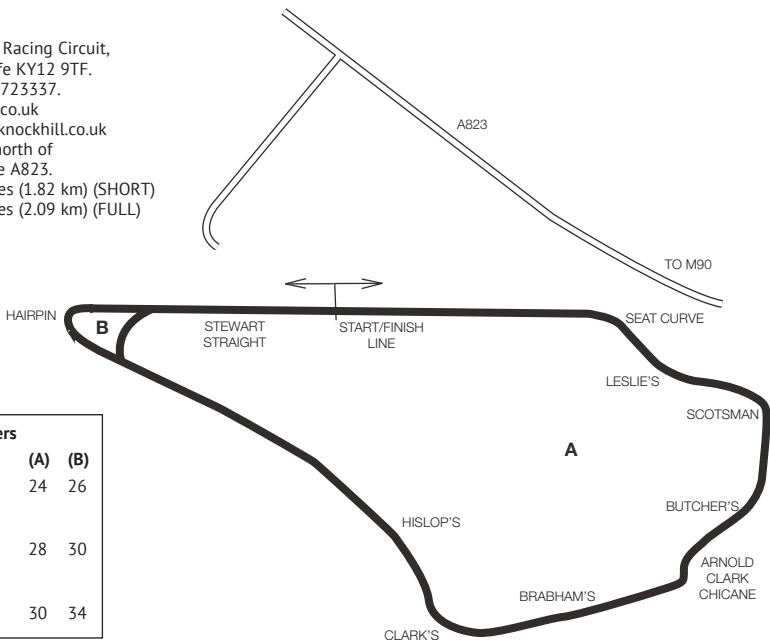

KNOCKHILL

Address: Knockhill Racing Circuit, by Dunfermline, Fife KY12 9TF.

Telephone: 01383 723337.

Website: knockhill.co.uk

Email: enquiries@knockhill.co.uk

Location: 5 miles north of Dunfermline on the A823.

Length: (A) 1.1 miles (1.82 km) (SHORT)
(B) 1.3 miles (2.09 km) (FULL)