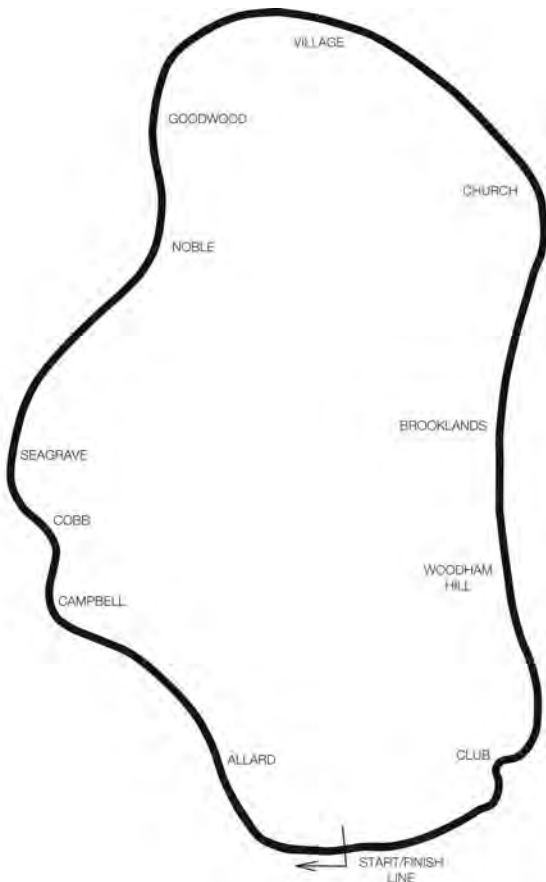

Number of starters

Racing & Sports Racing Cars over 2000cc	28
Racing & Sports Racing Cars up to 2000cc	36
Other Classes	42