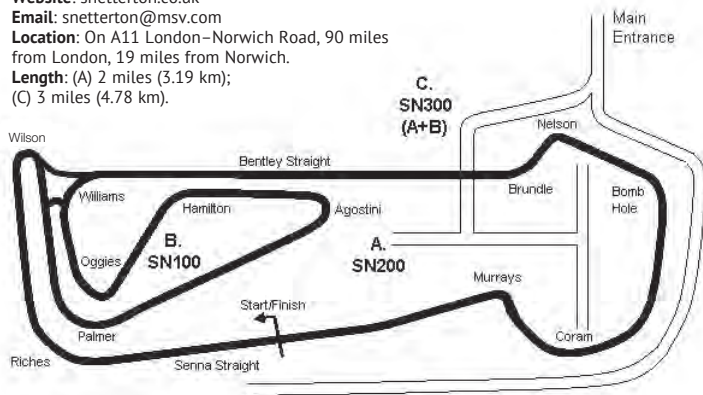

SNETTERTON CIRCUIT

Address: Snetterton Circuit, Norwich, Norfolk NR16 2JU.

Telephone: 01953 887303.

Website: snetterton.co.uk

Email: snetterton@msv.com

Location: On A11 London-Norwich Road, 90 miles from London, 19 miles from Norwich.

Length: (A) 2 miles (3.19 km);
(C) 3 miles (4.78 km).

Number of starters

	(A)	(C)
Racing & Sports Racing Cars over 2000cc	28	33
Racing & Sports Racing Cars up to 2000cc	32	38
Other Classes	38	45

THRUXTON CIRCUIT

Address: Thruxton Circuit, Andover, Hampshire SP11 8PN.

Telephone: 01264 882222.

Website: thruptonracing.co.uk

E-mail: info@thruptonracing.co.uk

Location: 5 miles west of Andover on the A303.

Length: 2.35 miles (3.79 km).