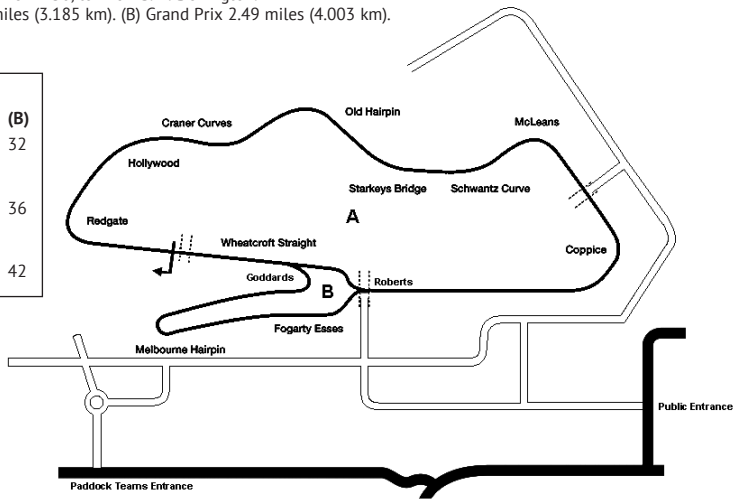

GOODWOOD

Address: Goodwood Motor Circuit, Goodwood, Chichester, West Sussex PO18 0PH.

Telephone: 01243 755073.

Location: 2 miles north-east of Chichester, West Sussex.

Length: 2.38 miles (3.83 km).

Number of starters: 30. (Historic racing).