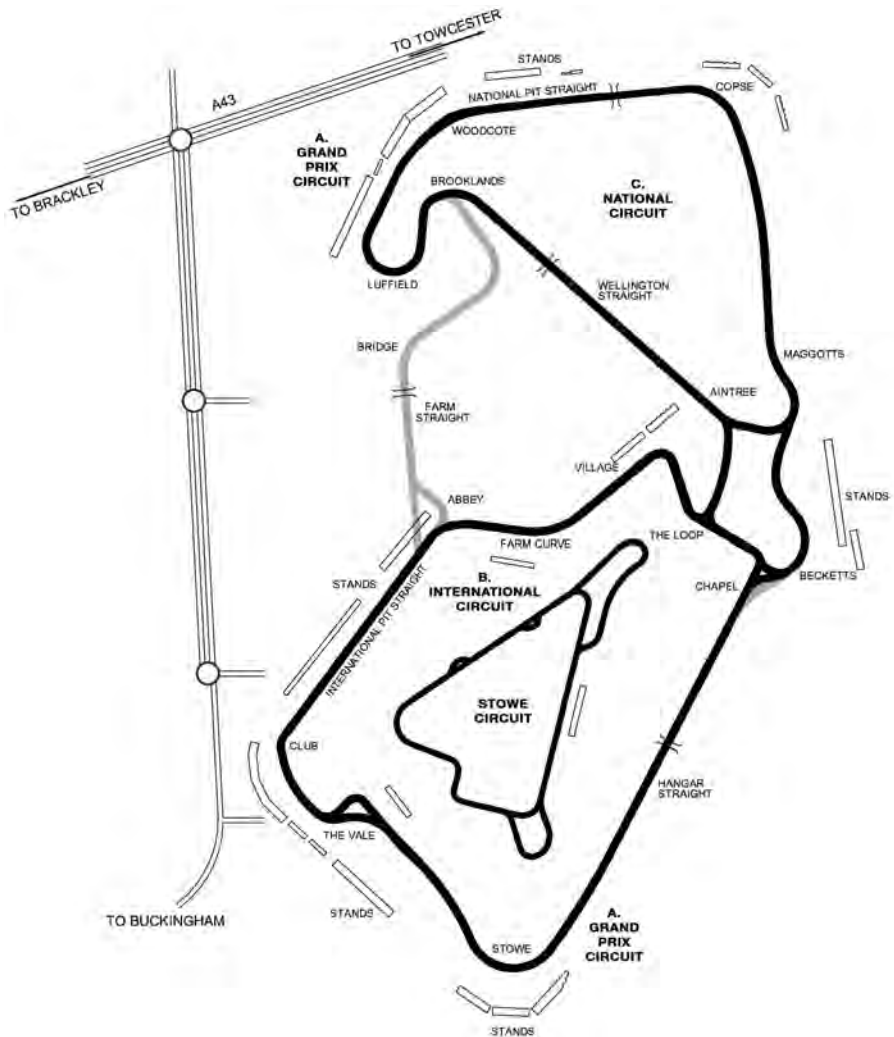

SILVERSTONE

Address: Silverstone Circuits Ltd, Silverstone, Northants NN12 8TN.

Telephone: 01327 320280.

Website: silverstone.co.uk

Email: enquiries@silverstone.co.uk

Location: 600 yards from Silverstone between Towcester and Brackley on A43 – accessible by this and Buckingham Road via Dadford.

Length: (A) 3.67 miles (5.90 km). (B) 1.85 miles (2.98 km). (C) 1.64 miles (2.64 km).

Number of starters	(A)	(B)	(C)
Racing & Sports Racing Cars over 2000cc	50	36	34
Racing & Sports Racing Cars up to 2000cc	54	38	36
Other Classes	58	44	40