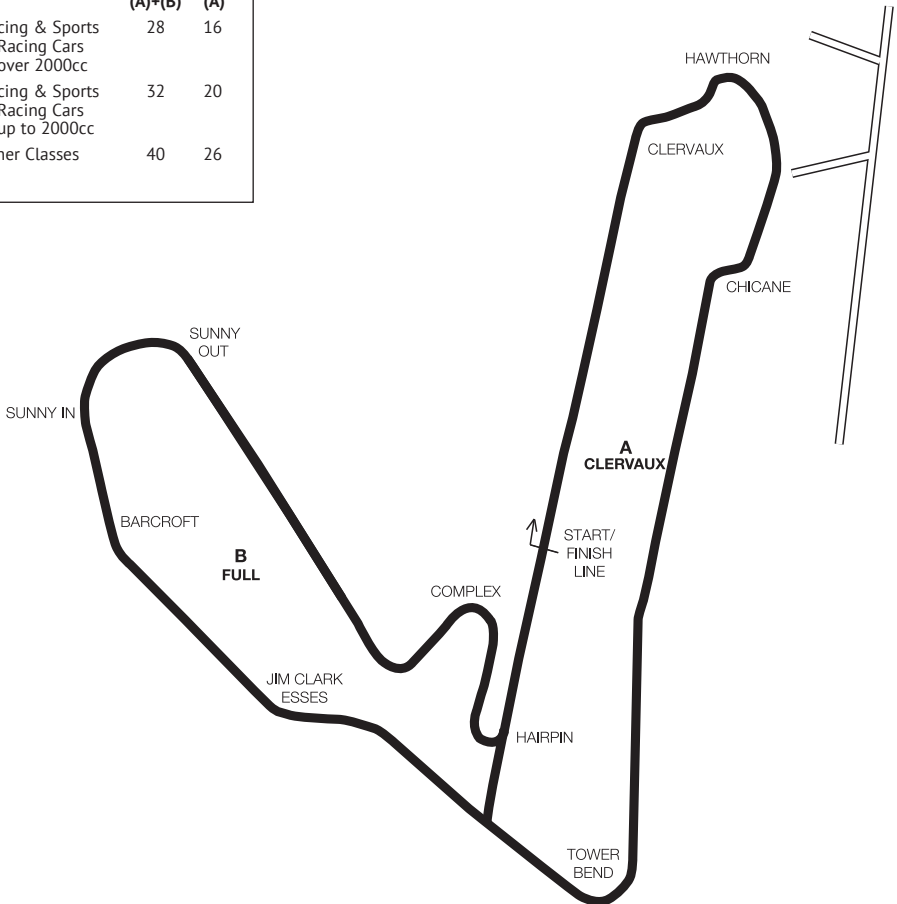

CROFT CIRCUIT

Address: Croft Circuit, West Lane, Dalton-on-Tees, North Yorkshire DL2 2PL.

Telephone: 01325 721815.

Website: croftcircuit.co.uk

Email: info@croftcircuit.co.uk

Situation: 6 miles south of Darlington on A167.

Length: (A + B) Full: 2.1 miles (3.38 km). (A) Clervaux: 1 mile (1.61 km)

Number of starters		
	(A)+(B)	(A)
Racing & Sports Racing Cars over 2000cc	28	16
Racing & Sports Racing Cars up to 2000cc	32	20
Other Classes	40	26