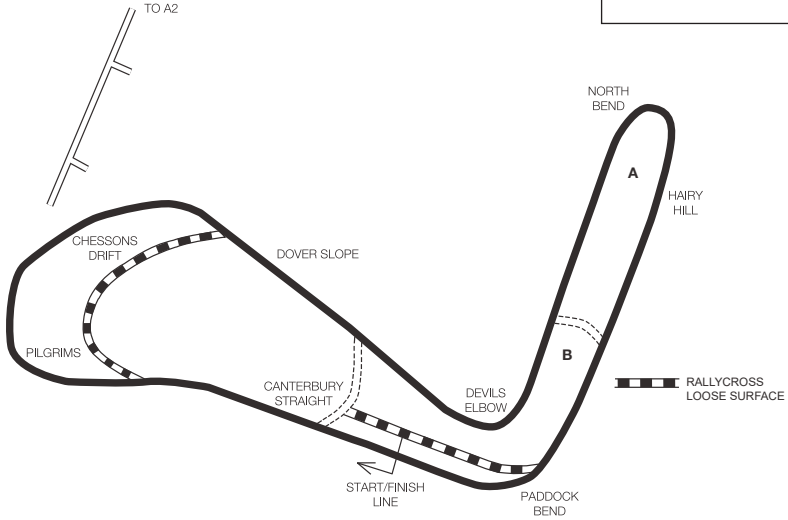

Number of starters		(A)	(B)
Racing & Sports Racing Cars		21	12
Other Classes		24	16

MALLORY PARK

Address: Mallyory Park Circuit, Kirkby Mallyory, Leicester LE9 7QE.
Telephone: 01455 502214.
Website: malloryparkcircuit.com
Location: Just off A47 between Leicester and Hinckley.
Length: (A) 1.35 miles (2.17 km). (B) 1.00 mile (1.61 km)