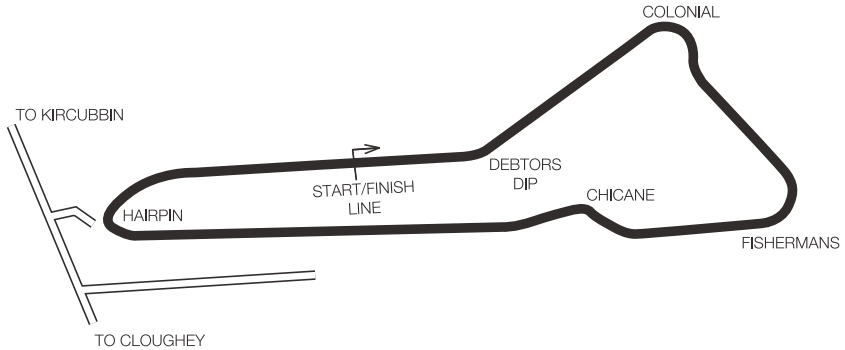

KIRKISTOWN

Address: Kirkistown Motor Sports Circuit, 130 Rubane Road, Kircubbin, Co. Down BT22 1AU.

Telephone: 028 427 71325.

Fax: 028 427 71894.

Website: kirkistown.com

Email: info@kirkistown.com

Location: 27 miles from Belfast on Ards Peninsula between Kircubbin (4 miles) and Portavogie.

Length: 1.53 miles (2.462 km).

Number of starters

Racing & Sports Racing Cars over 2000cc	22
Racing & Sports Racing Cars up to 2000cc	26
Other Classes	32