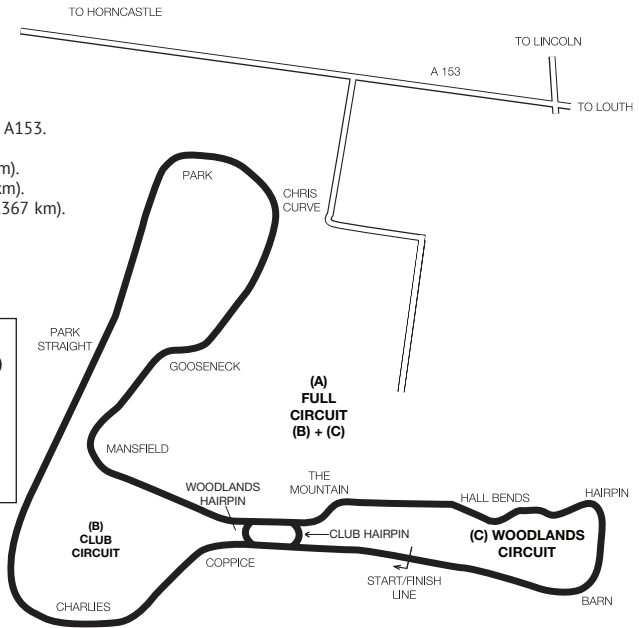

CADWELL PARK

Address: Cadwell Park Circuit, Louth, Lincolnshire LN11 9SE.

Telephone: 01507 343248.

Website: cadwellpark.co.uk

Email: cadwellpark@msv.com

Location: 6 miles south of Louth on A153.

Length:

(A) Full Circuit 2.187 miles (3.519 km).

(B) Club Circuit 1.476 miles (2.375 km).

(C) Woodland Circuit 0.850 miles (1.367 km).

Number of starters	(A) (B) (C)			
	Racing & Sports Racing Cars not exceeding 2000cc	30	20	16
Other Classes	34	24	18