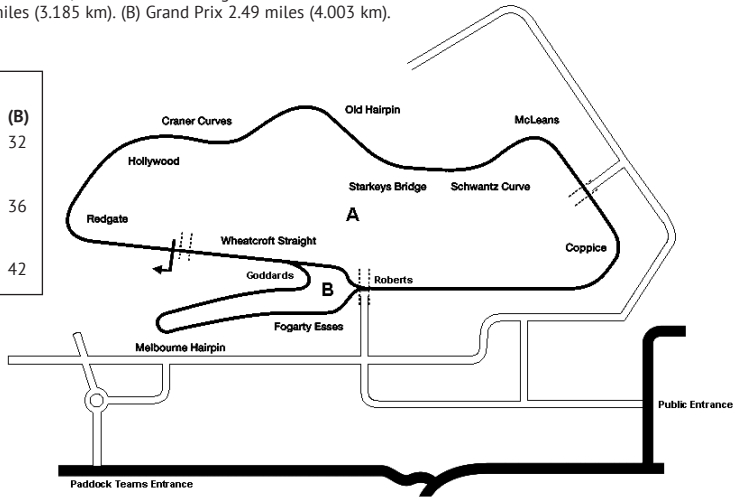

GOODWOOD

Address: Goodwood Motor Circuit, Goodwood, Chichester, West Sussex PO18 0PH.

Telephone: 01243 755073.

Location: 2 miles north-east of Chichester, West Sussex.

Length: 2.38 miles (3.83 km).

Number of starters: 30. (Historic racing).