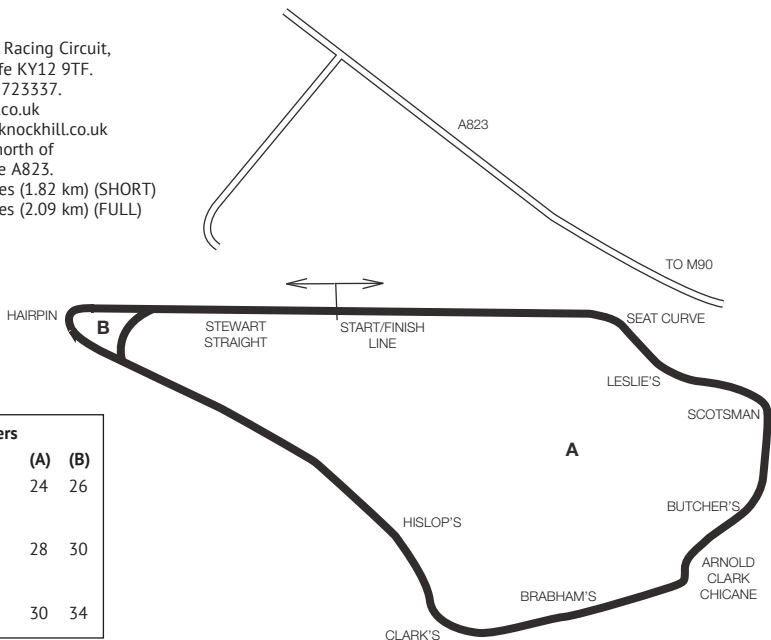

KNOCKHILL

Address: Knockhill Racing Circuit, by Dunfermline, Fife KY12 9TF.

Telephone: 01383 723337.

Website: knockhill.co.uk

Email: enquiries@knockhill.co.uk

Location: 5 miles north of Dunfermline on the A823.

Length: (A) 1.1 miles (1.82 km) (SHORT)
(B) 1.3 miles (2.09 km) (FULL)