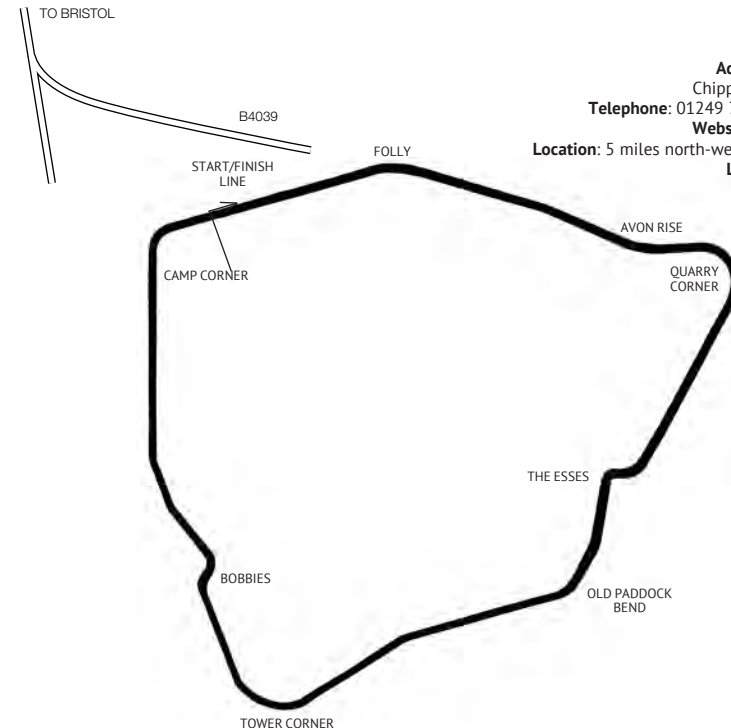

CASTLE COMBE

Address: Castle Combe Circuit, Chippenham, Wiltshire SN14 7EY.

Telephone: 01249 782417. Fax: 01249 782392.

Website: castlecombecircuit.co.uk

Location: 5 miles north-west of Chippenham, Wiltshire.

Length: 1.85 miles (2.98 km).

Number of starters	
Racing & Sports Racing Cars over 2000cc	30
Racing & Sports Racing Cars up to 2000cc	34
Other Classes	42