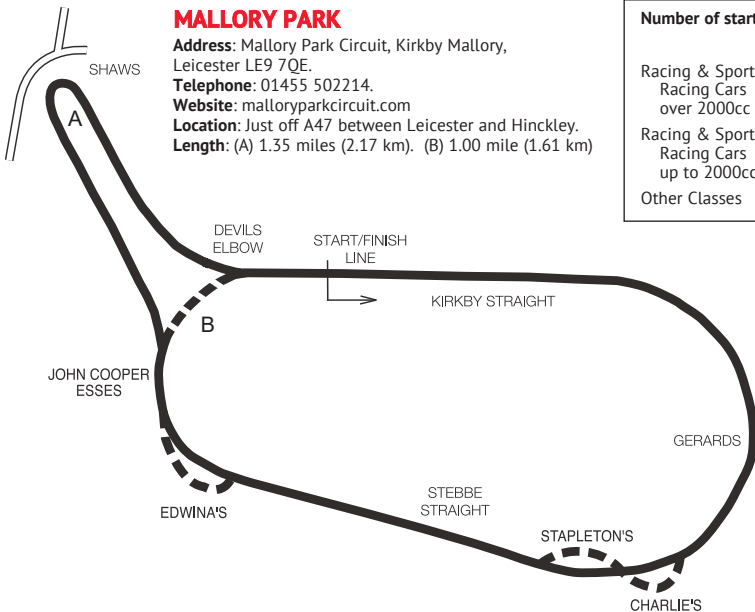

MALLORY PARK

Address: Mallyory Park Circuit, Kirkby Mallyory, Leicester LE9 7QE.
Telephone: 01455 502214.
Website: malloryparkcircuit.com
Location: Just off A47 between Leicester and Hinckley.
Length: (A) 1.35 miles (2.17 km). (B) 1.00 mile (1.61 km)

Number of starters		(A)	(B)
Racing & Sports Racing Cars over 2000cc		20	N/A
Racing & Sports Racing Cars up to 2000cc		24	N/A
Other Classes		30	30