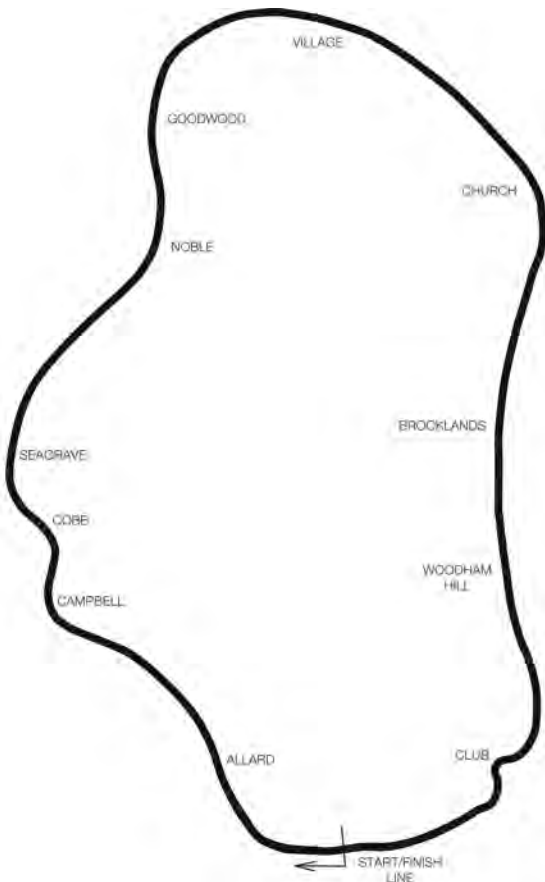

Address: Thruxton Circuit, Andover, Hampshire SP11 8PN.

Telephone: 01264 882222.

Website: thruptonracing.co.uk

E-mail: info@thruptonracing.co.uk

Location: 5 miles west of Andover on the A303.

Length: 2.35 miles (3.79 km).