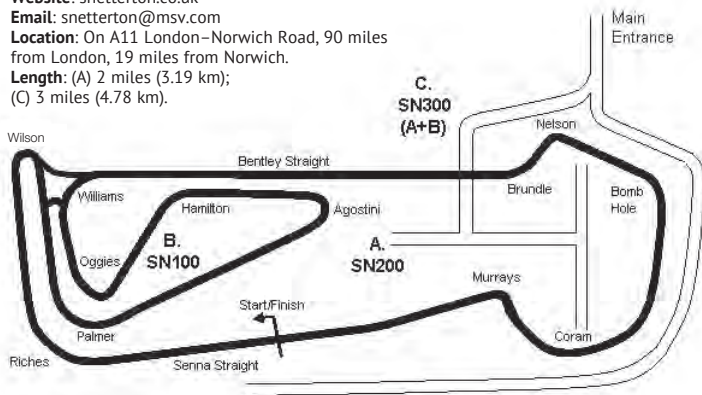

SNETTERTON CIRCUIT

Address: Snetterton Circuit, Norwich, Norfolk NR16 2JU.

Telephone: 01953 887303.

Website: snetterton.co.uk

Email: snetterton@msv.com

Location: On A11 London–Norwich Road, 90 miles from London, 19 miles from Norwich.

Length: (A) 2 miles (3.19 km);
(C) 3 miles (4.78 km).

	Number of starters	
	(A)	(C)
Racing & Sports Racing Cars over 2000cc	28	33
Racing & Sports Racing Cars up to 2000cc	32	38
Other Classes	38	45

THRUXTON CIRCUIT

Address: Thruxton Circuit, Andover, Hampshire SP11 8PN.

Telephone: 01264 882222.

Website: thruptonracing.co.uk

E-mail: info@thruptonracing.co.uk

Location: 5 miles west of Andover on the A303.

Length: 2.35 miles (3.79 km).