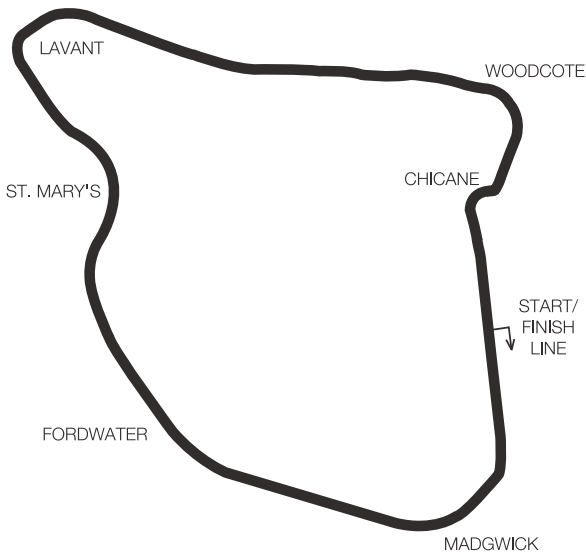

GOODWOOD

Address: Goodwood Motor Circuit, Goodwood, Chichester, West Sussex PO18 0PH.

Telephone: 01243 755073.

Location: 2 miles north-east of Chichester, West Sussex.

Length: 2.38 miles (3.83 km).

Number of starters: 30. (Historic racing).