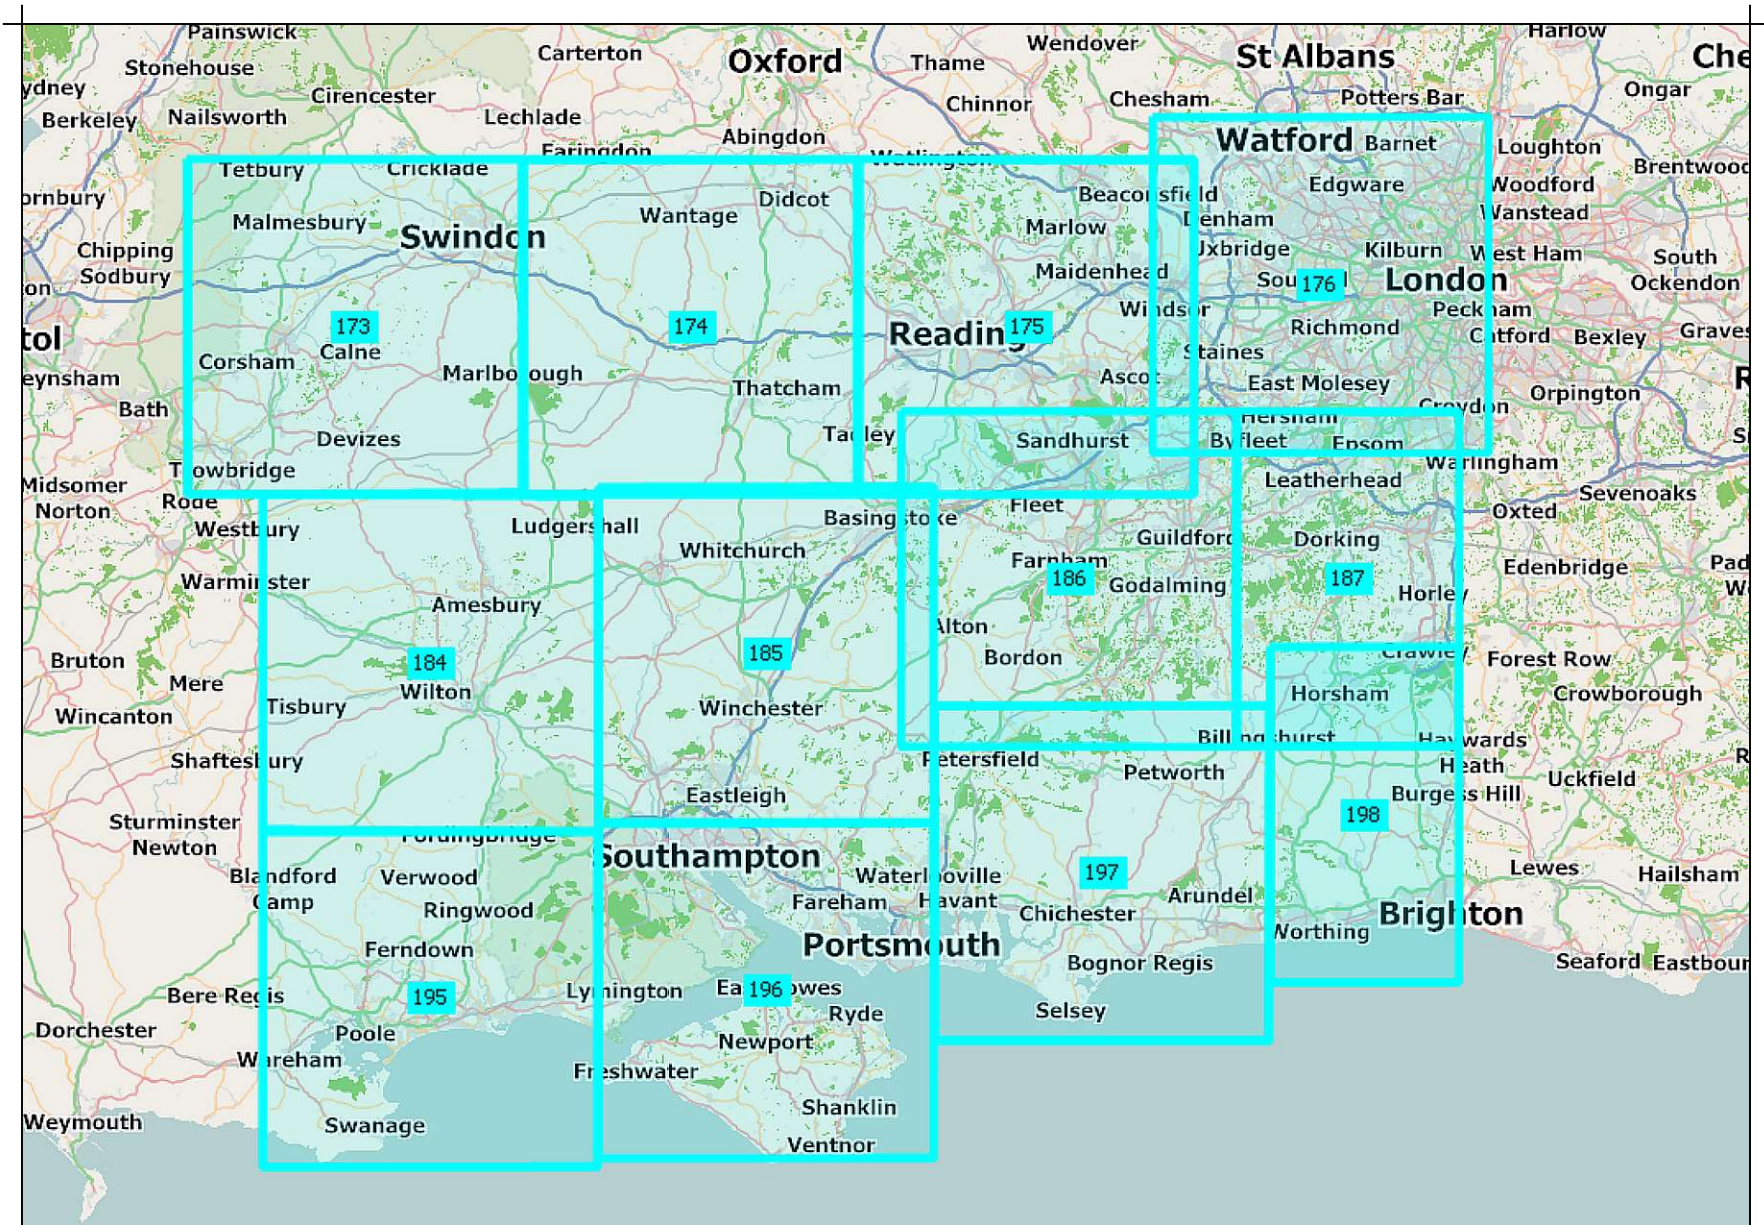

Motorsport UK Regional Association Areas

ACSMC- Association of Central Southern Clubs