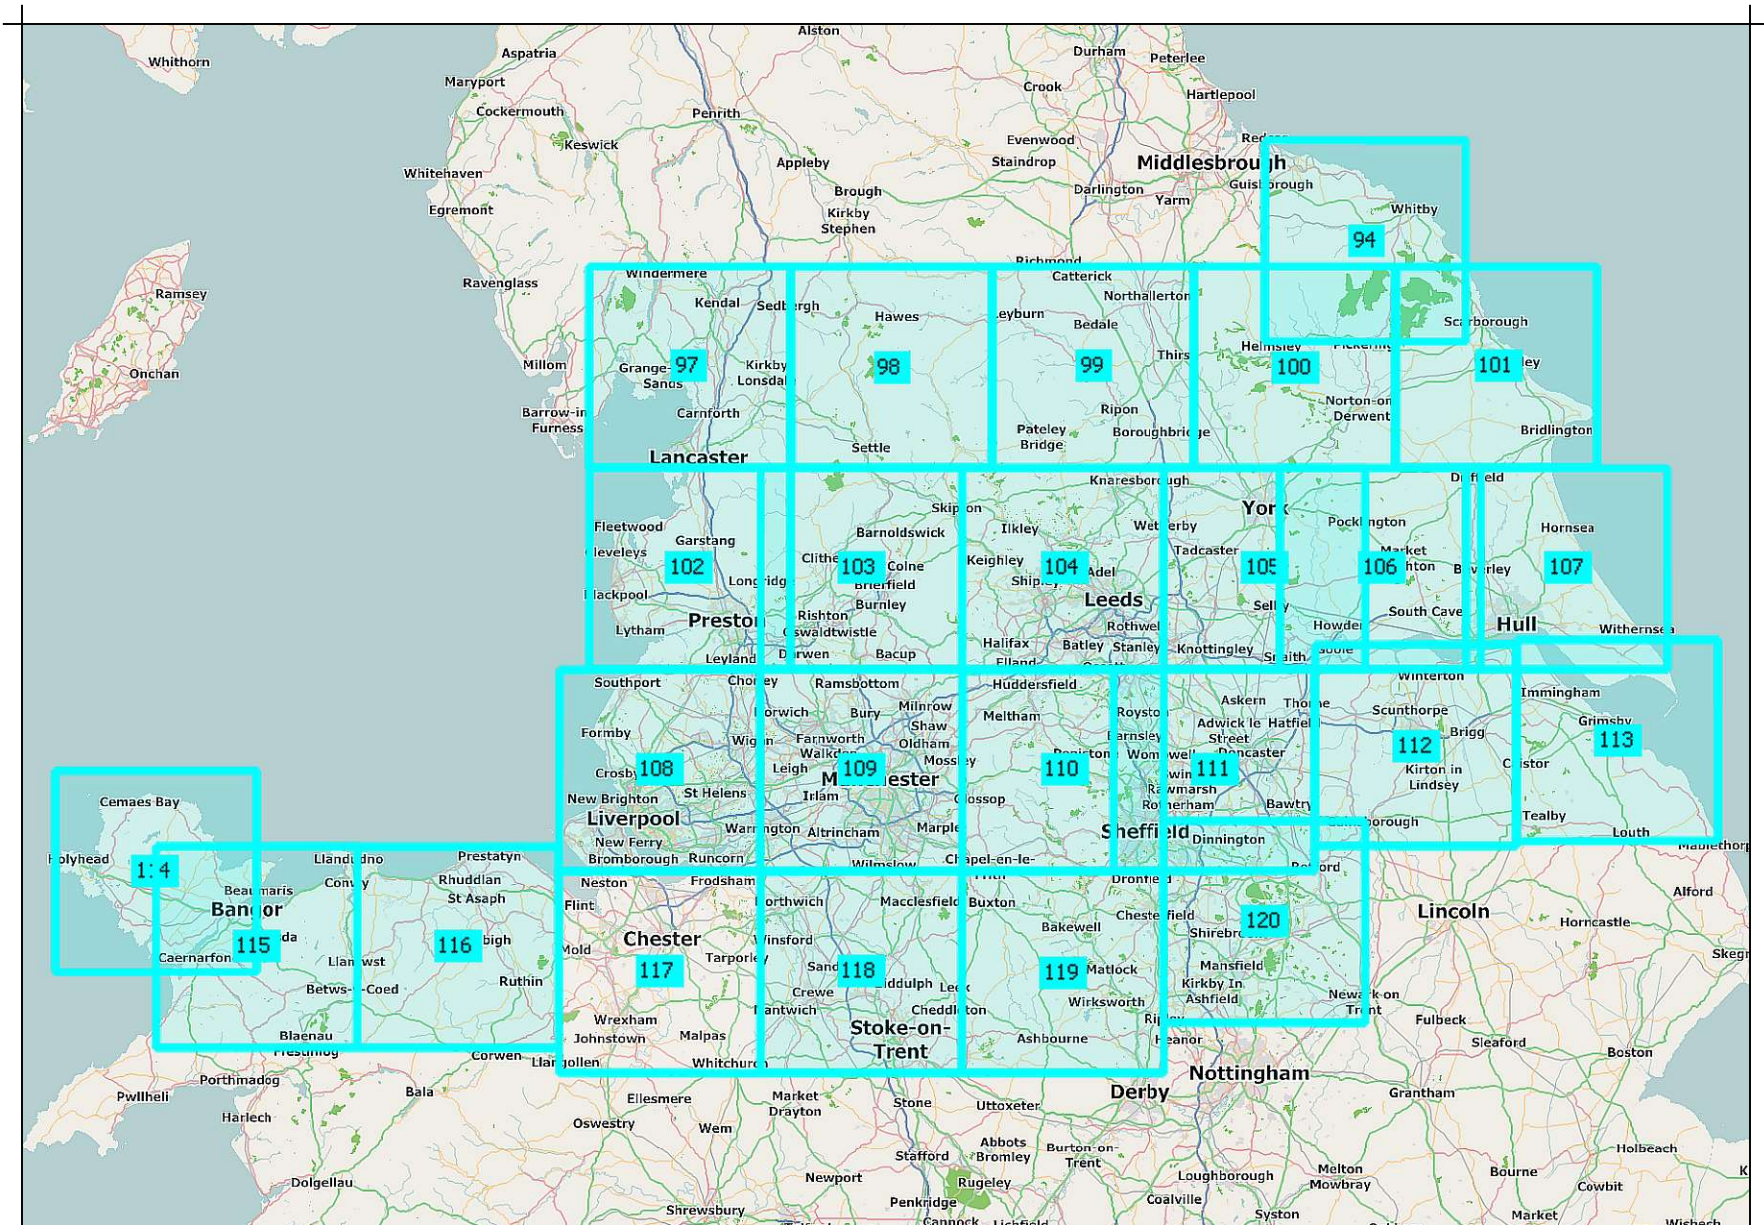

### Motorsport UK Regional Association Areas

Map Scale 1:1,500,000

**ANCC - Association of Northern Car Clubs**