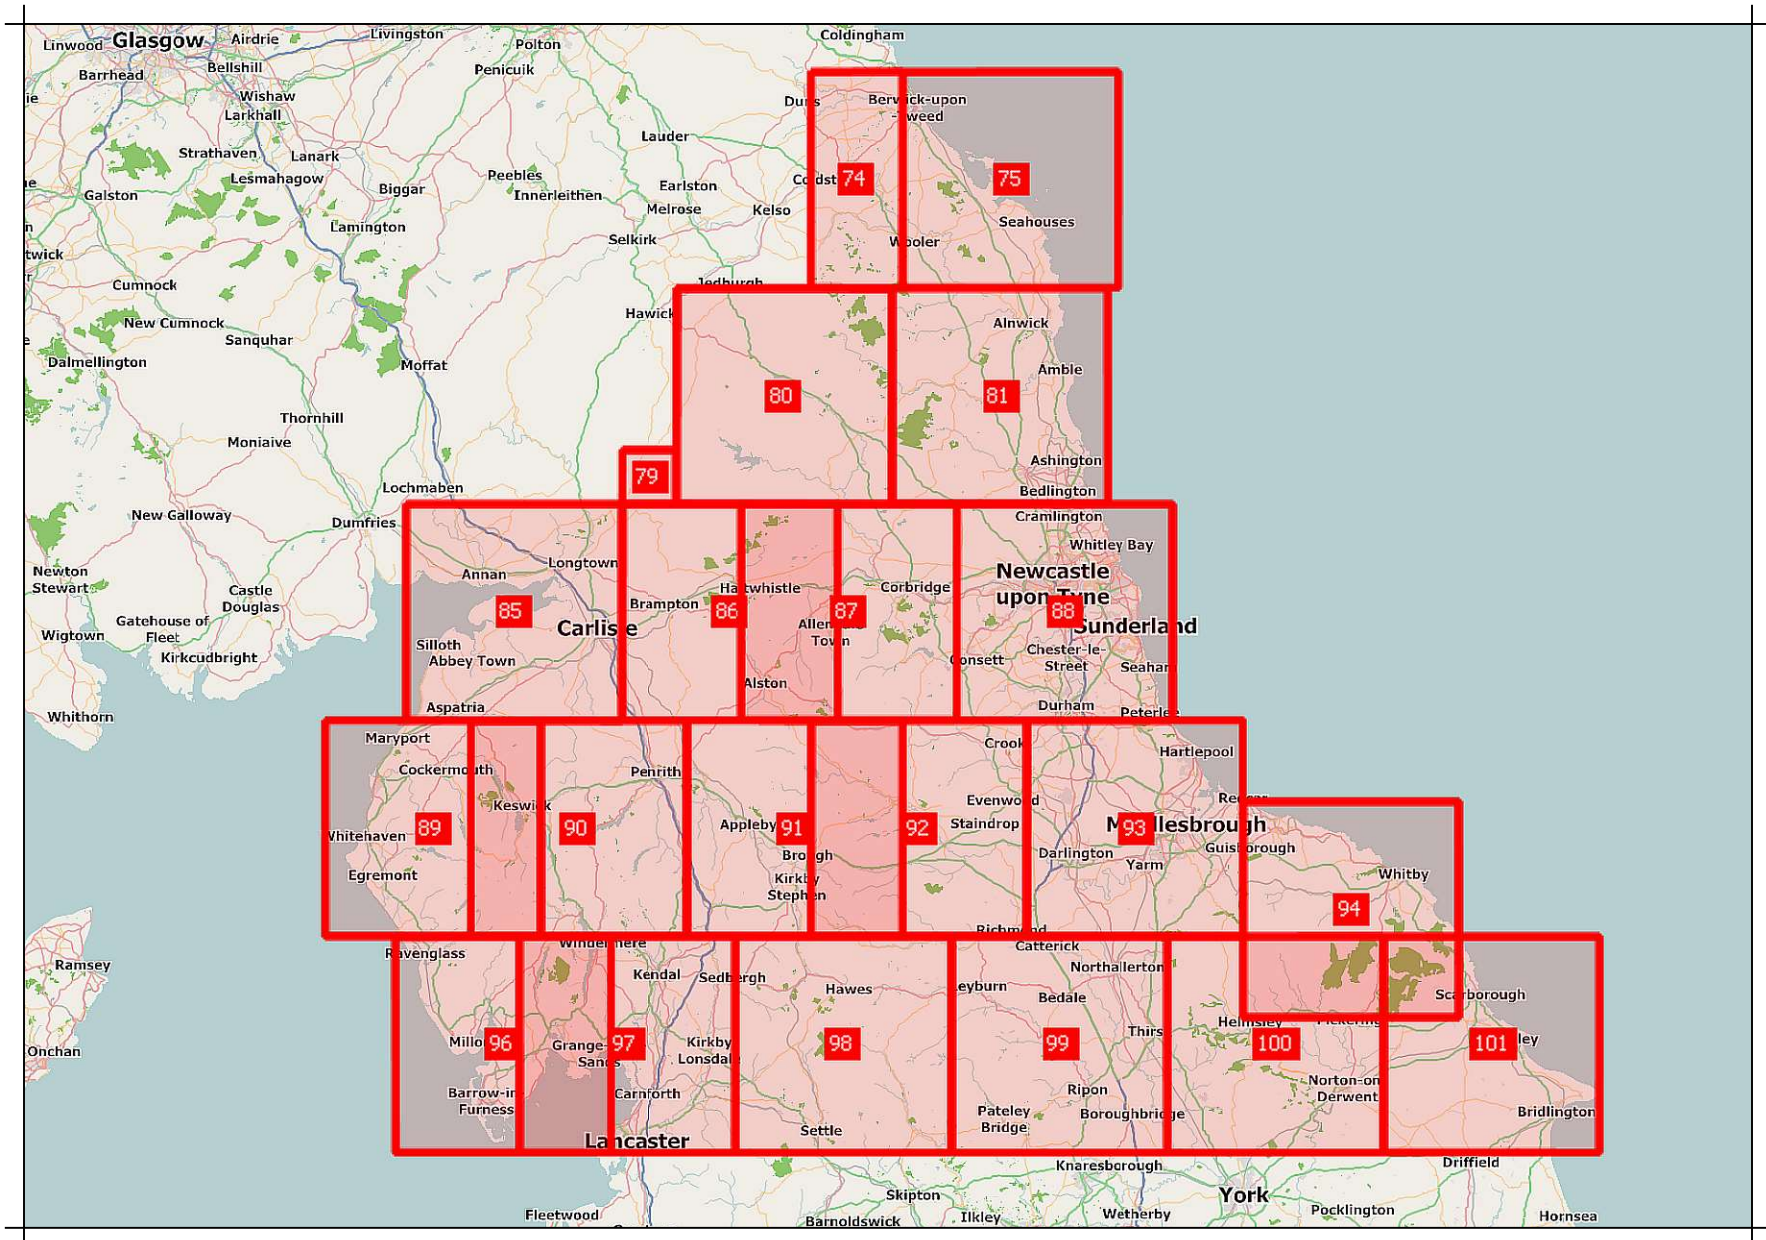

Motorsport UK Regional Association Areas

ANECCC - Association of North East & Cumbria Car Clubs