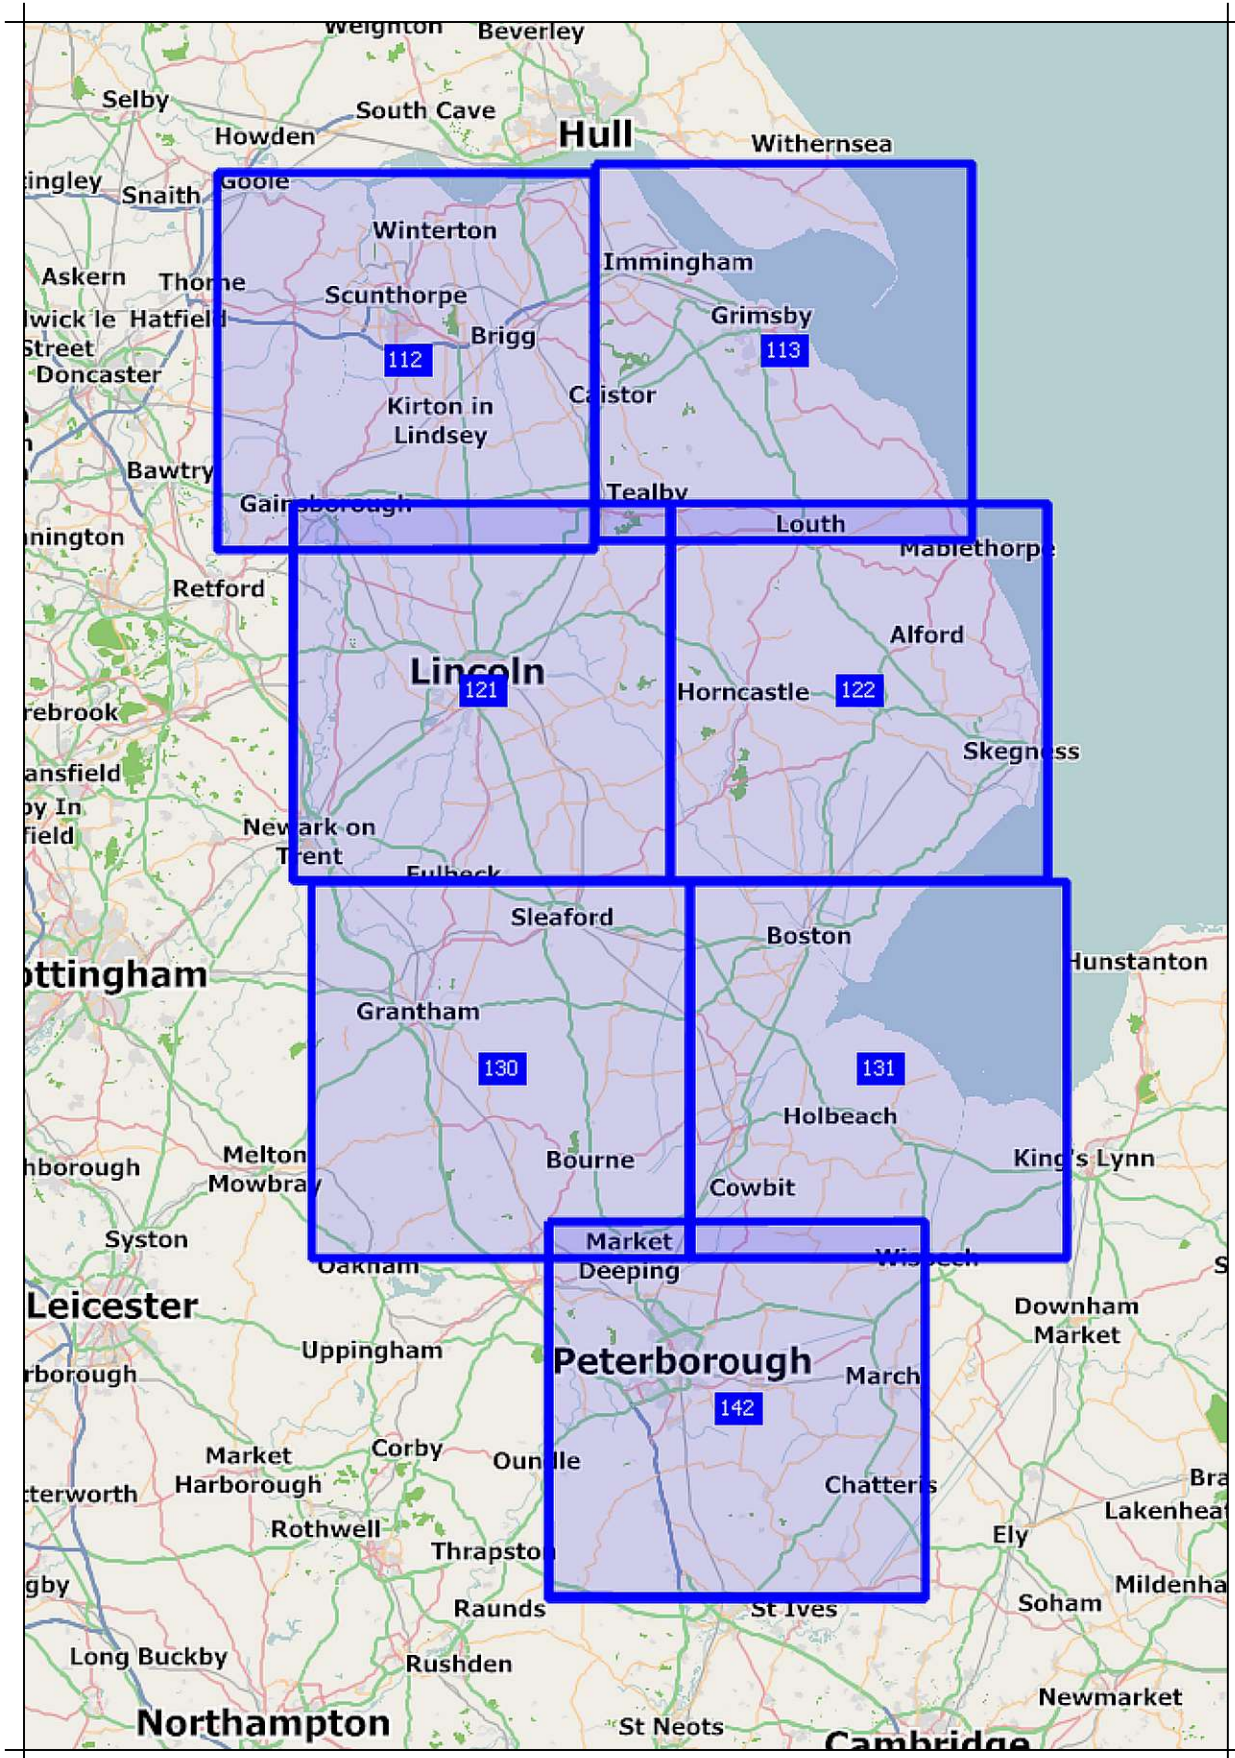

Motorsport UK Regional Association Areas

ANEMMC - Association of North East Midland Motor Clubs