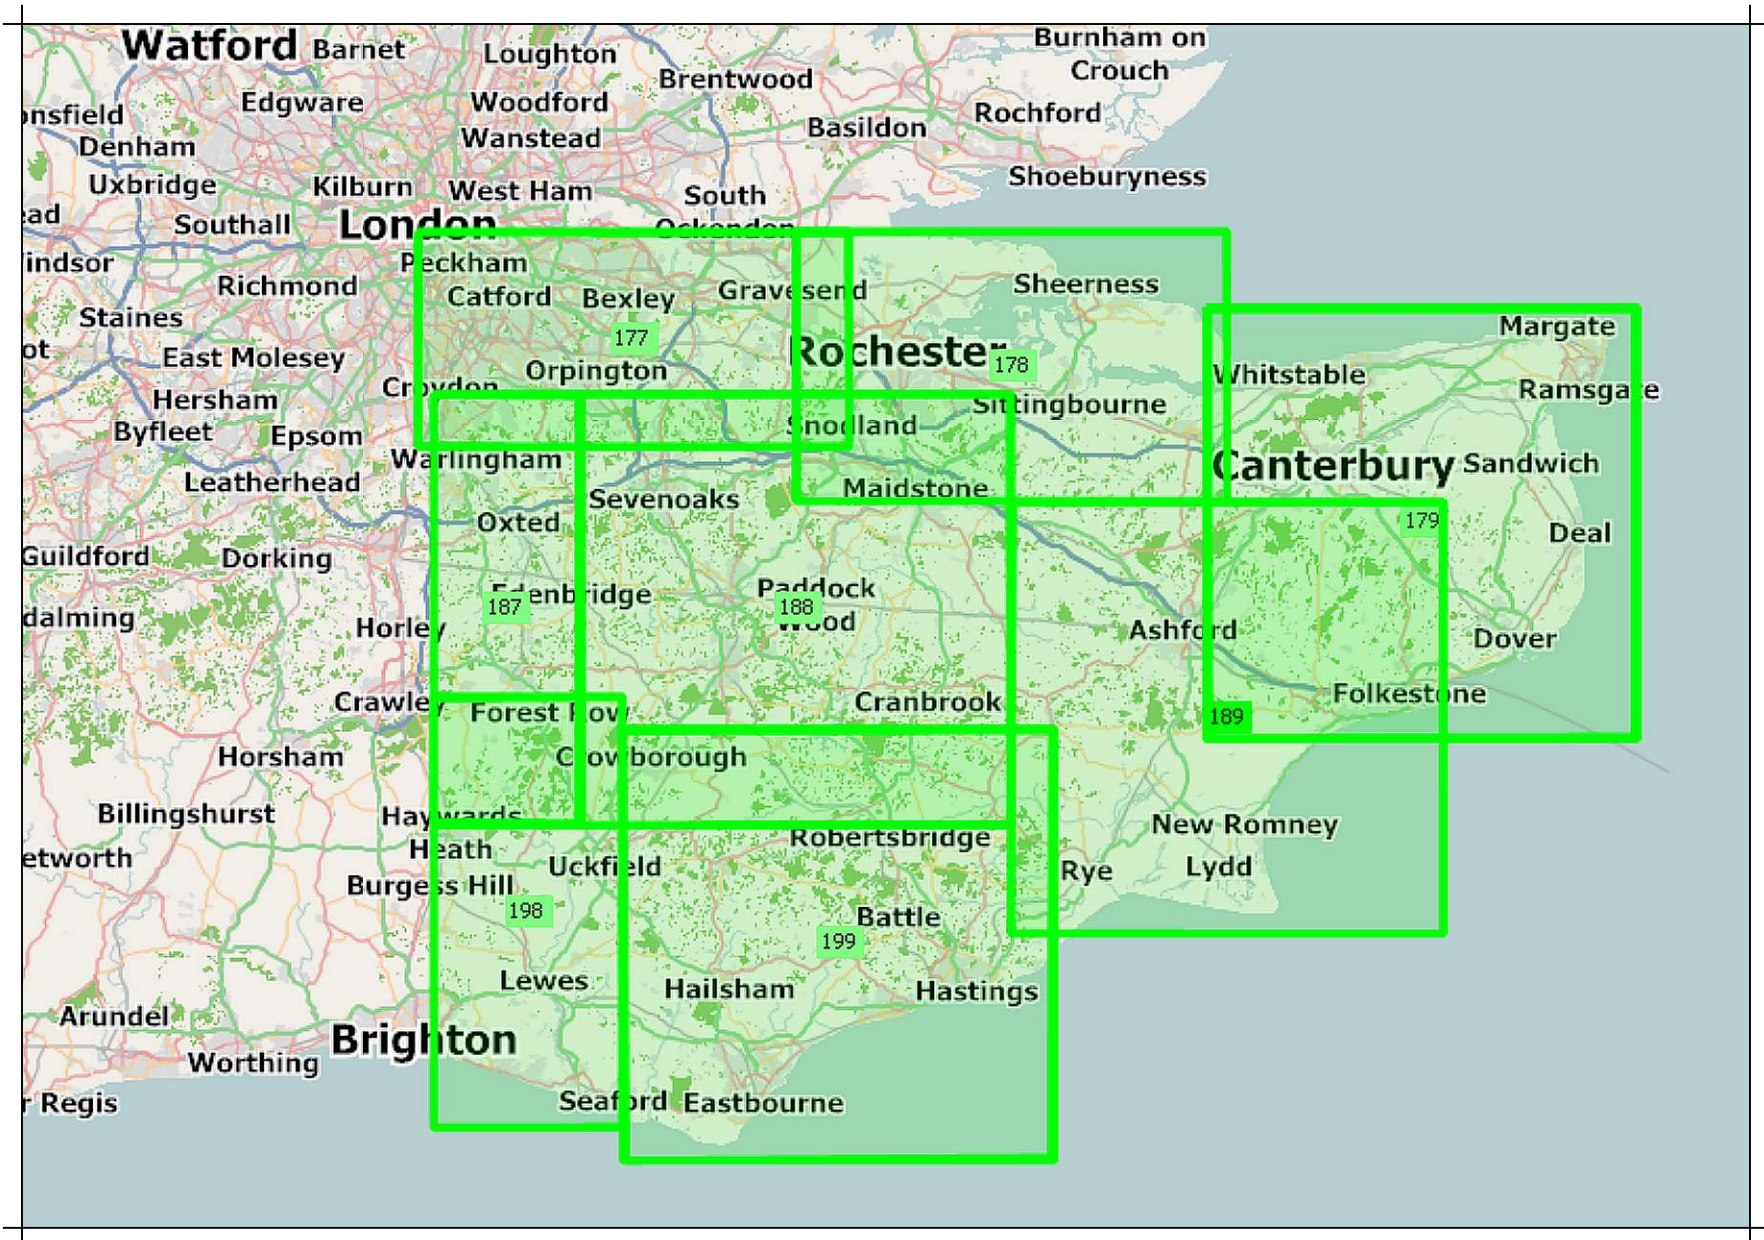

Motorsport UK Regional Association Areas

ASEMC - Association of South Eastern Motor Clubs