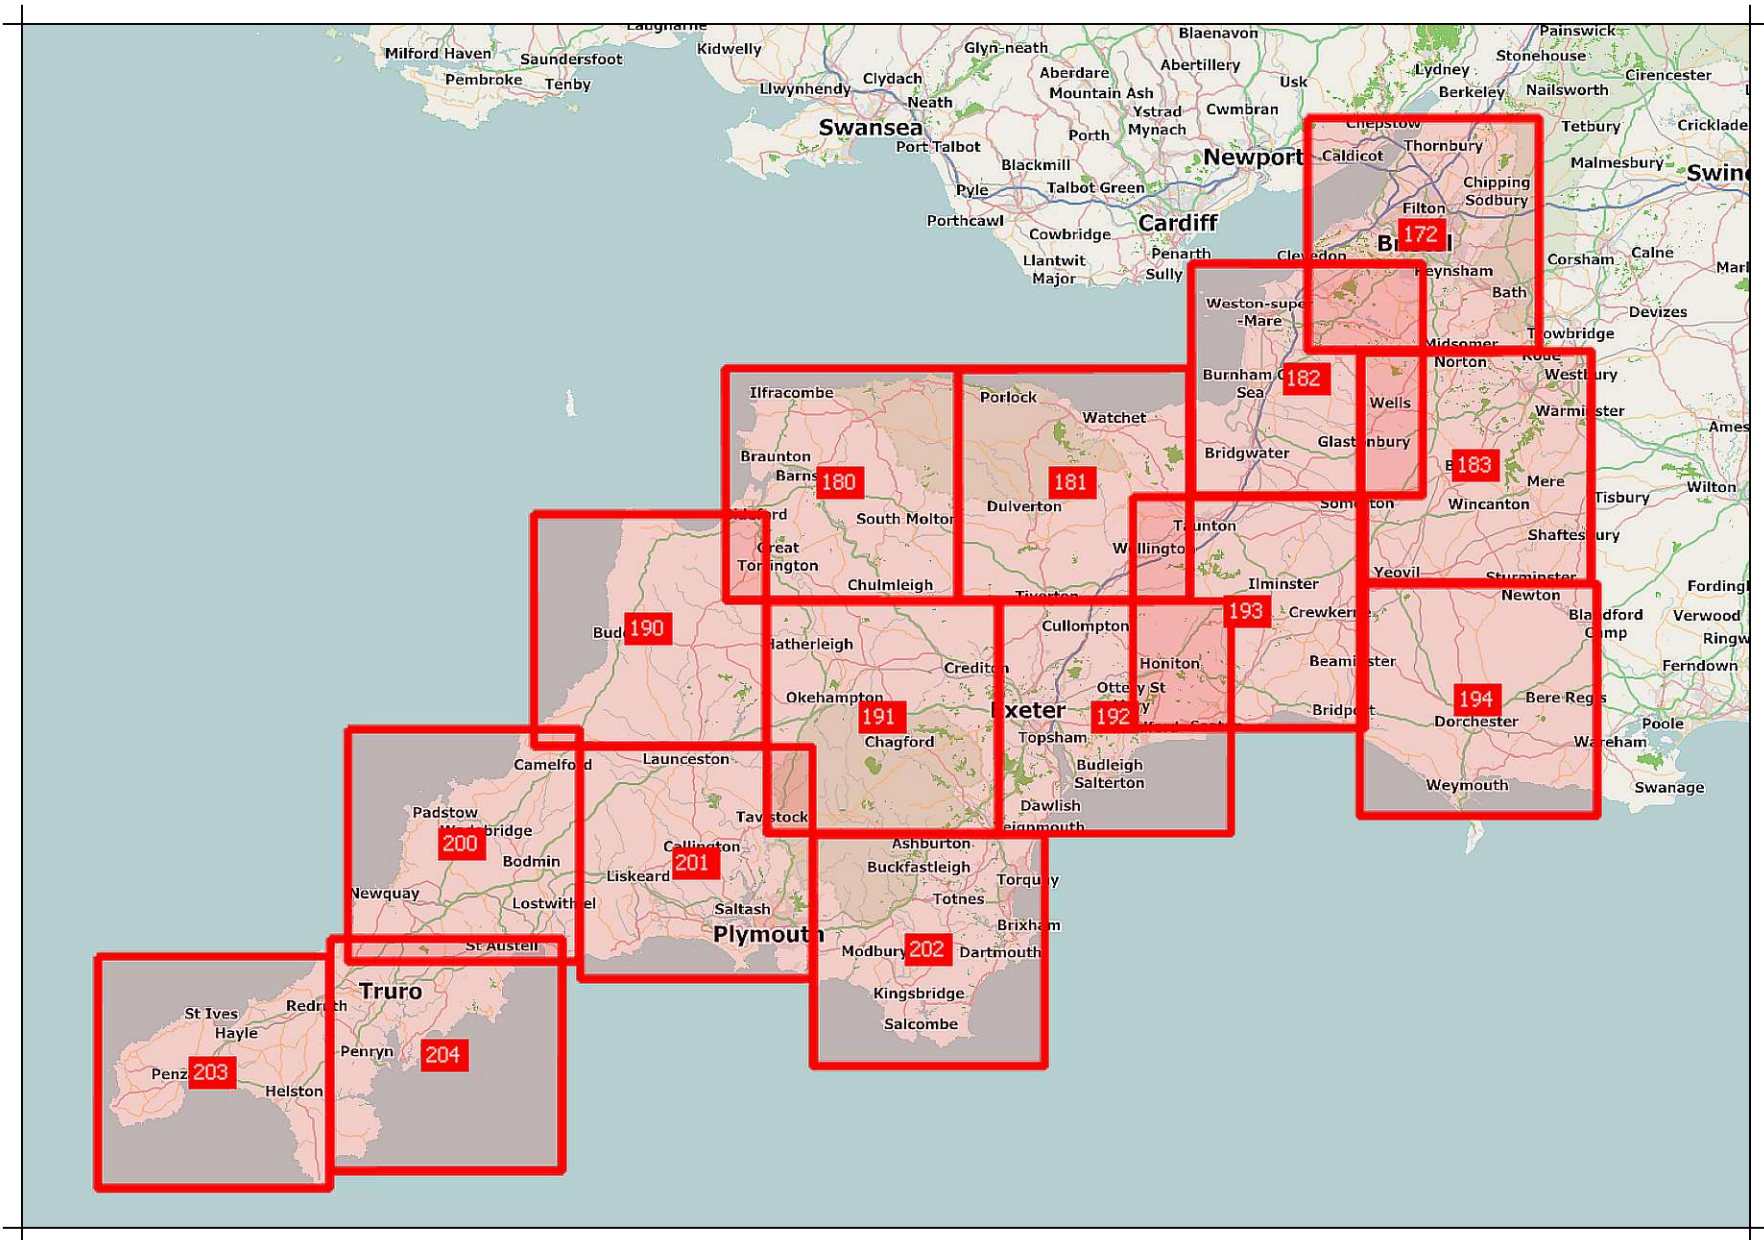

### Motorsport UK Regional Association Areas

ASWMC - Association of South Western Motor Clubs