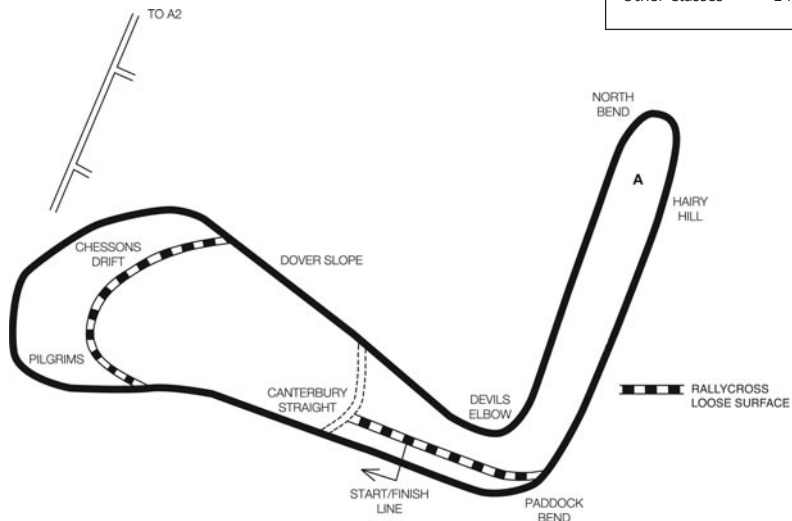

LYDDEN HILL

Address: Lydden Hill Race Circuit, Wotton, Canterbury, Kent CT4 6ET

Telephone: 01304 830557 or 831714.

Website: lyddenhill.co.uk

Email: info@lyddenhill.co.uk

Location: 7 miles south-east of Canterbury, off main A2 London–Dover, midway between Canterbury and Dover.

Length: (A) 1 mile (1.609 km). (B) 0.75 miles (1.207 km)

Number of starters

	(A)
Racing & Sports Racing Cars	21
Other Classes	24

MALLYORY PARK

Address: Mallyory Park Circuit, Kirkby Mallyory, Leicester LE9 7QE.

Telephone: 01455 502214.

Website: mallyoryparkcircuit.com

Location: Just off A47 between Leicester and Hinckley.

Length: (A) 1.35 miles (2.17 km). (B) 1.00 mile (1.61 km)

Number of starters

	(A)	(B)
Racing & Sports Racing Cars over 2000cc	20	N/A
Racing & Sports Racing Cars up to 2000cc	24	N/A
Other Classes	30	30