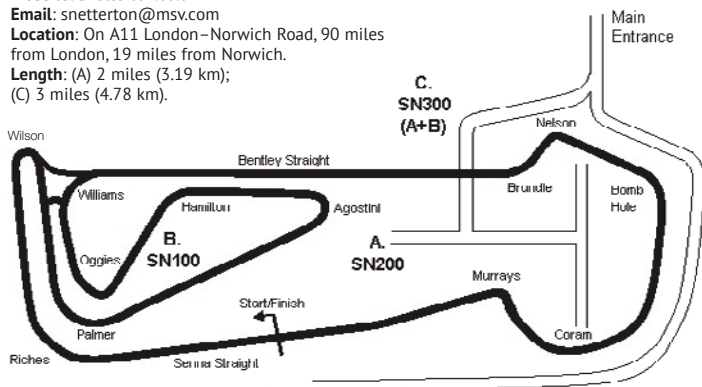

SNETTERTON CIRCUIT

Address: Snetterton Circuit, Norwich, Norfolk NR16 2JU.

Telephone: 01953 887303.

Website: snetterton.co.uk

Email: snetterton@msv.com

Location: On A11 London–Norwich Road, 90 miles from London, 19 miles from Norwich.

Length: (A) 2 miles (3.19 km);
(C) 3 miles (4.78 km).

Number of starters	
	(A) (C)
Racing & Sports Racing Cars over 2000cc	28 33
Racing & Sports Racing Cars up to 2000cc	32 38
Other Classes	38 45