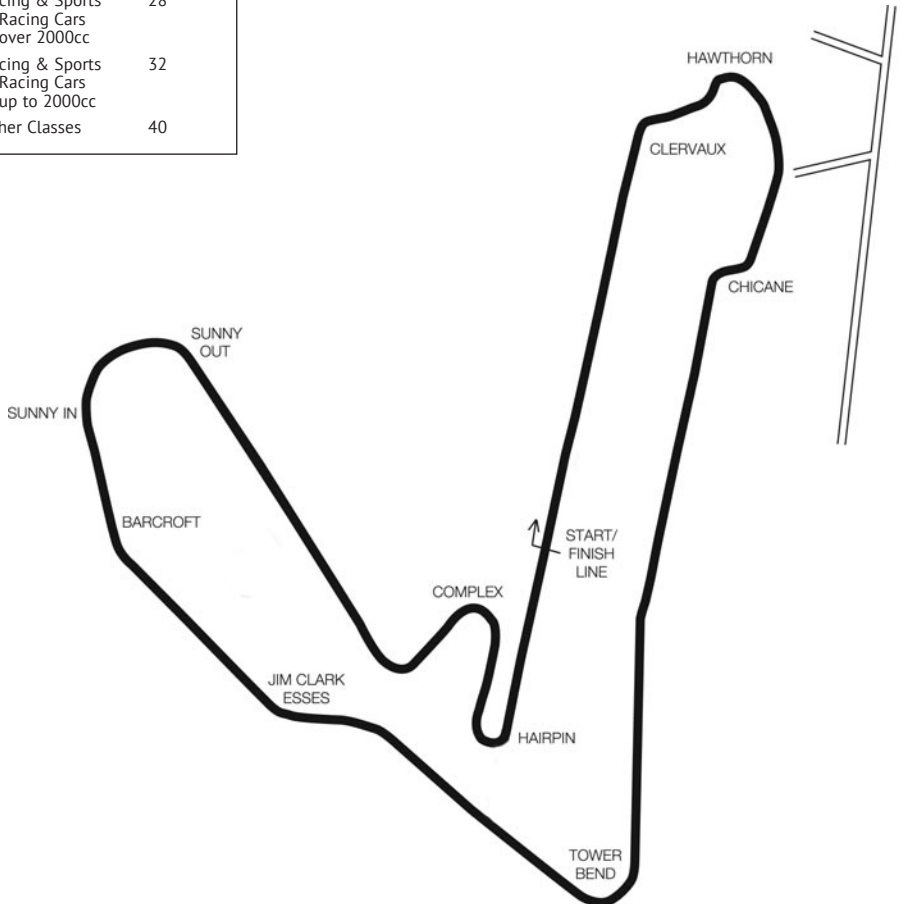

CROFT CIRCUIT

Address: Croft Circuit, West Lane, Dalton-on-Tees, North Yorkshire DL2 2PL.

Telephone: 01325 721815.

Website: croftcircuit.co.uk

Email: info@croftcircuit.co.uk

Situation: 6 miles south of Darlington on A167.

Length: 2.1 miles (3.38 km).

Number of starters

Racing & Sports Racing Cars over 2000cc	28
Racing & Sports Racing Cars up to 2000cc	32
Other Classes	40