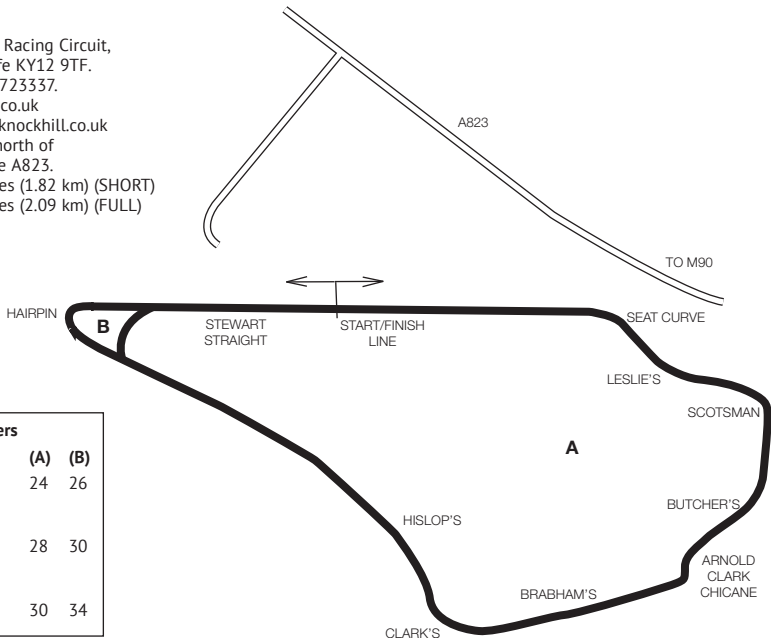

KNOCKHILL

Address: Knockhill Racing Circuit, by Dunfermline, Fife KY12 9TF.

Telephone: 01383 723337.

Website: knockhill.co.uk

Email: enquiries@knockhill.co.uk

Location: 5 miles north of Dunfermline on the A823.

Length: (A) 1.1 miles (1.82 km) (SHORT)
(B) 1.3 miles (2.09 km) (FULL)