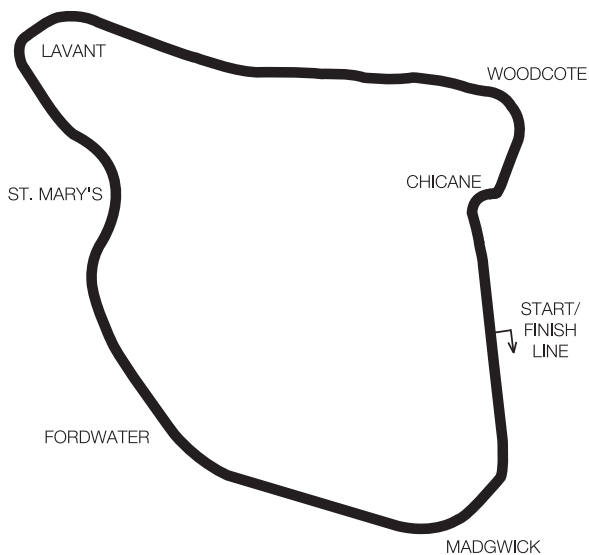

GOODWOOD

Address: Goodwood Motor Circuit, Goodwood, Chichester, West Sussex PO18 0PH.

Telephone: 01243 755073.

Location: 2 miles north-east of Chichester, West Sussex.

Length: 2.38 miles (3.83 km).

Number of starters: 30. (Historic racing).