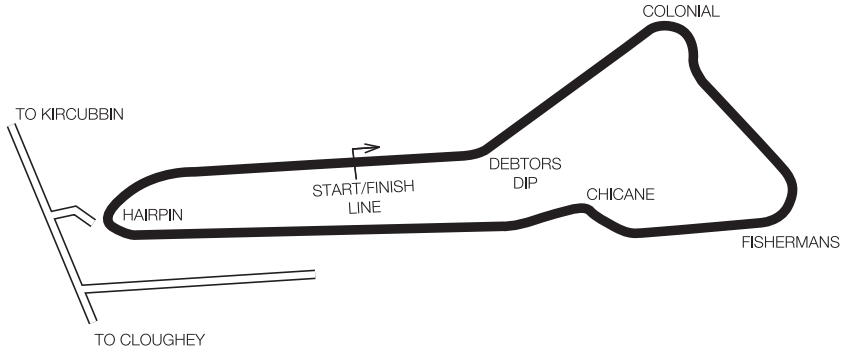

KIRKISTOWN

Address: Kirkistown Motor Sports Circuit, 130 Rubane Road, Kircubbin, Co. Down BT22 1AU.
Telephone: 028 427 71325.

Fax: 028 427 71894.

Website: kirkistown.com

Email: info@kirkistown.com

Location: 27 miles from Belfast on Ards Peninsula between Kircubbin (4 miles) and Portavogie.

Length: 1.53 miles (2.462 km).

Number of starters

Racing & Sports Racing Cars over 2000cc	22
Racing & Sports Racing Cars up to 2000cc	26
Other Classes	32