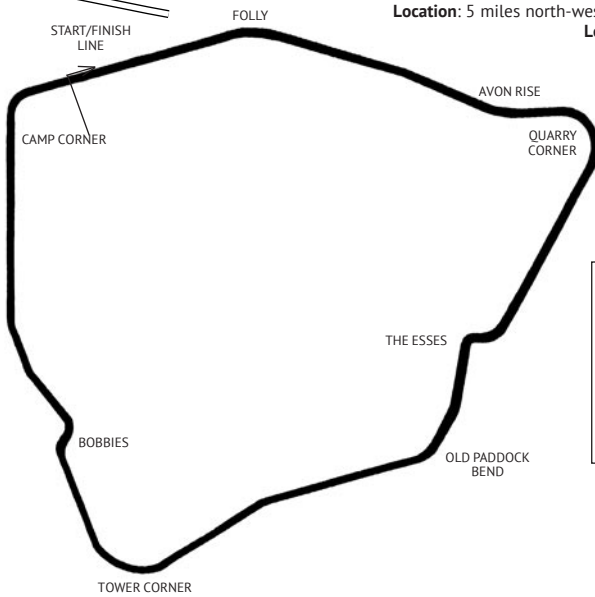

CASTLE COMBE

Address: Castle Combe Circuit, Chippenham, Wiltshire SN14 7EY.

Telephone: 01249 782417. Fax: 01249 782392.

Website: castlecombecircuit.co.uk

Location: 5 miles north-west of Chippenham, Wiltshire.

Length: 1.85 miles (2.98 km).