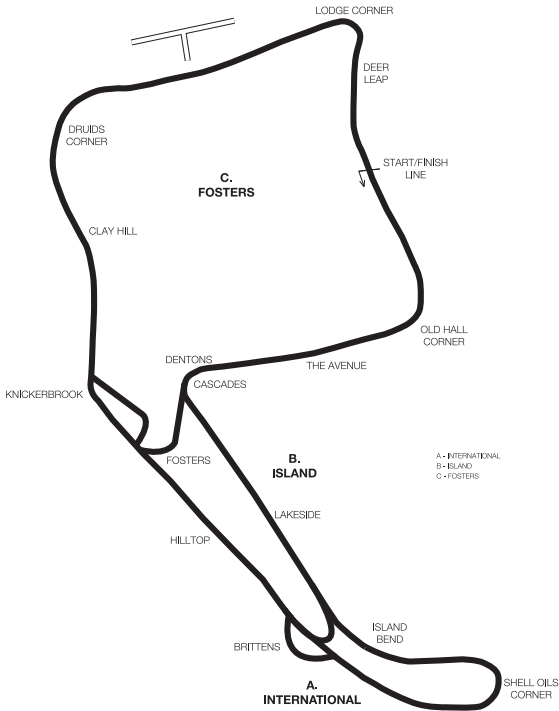

OULTON PARK

Address: Oulton Park Circuit, Little Budworth, Tarporley, Cheshire CW6 9BW.

Telephone: 01829 760301.

Website: motorsportvision.co.uk

Email: oultonpark@msv.com

Location: Three miles north-east of Tarporley, Cheshire, off A49.

Length: (A) 2.69 miles (4.33 km).

(B) 2.26 miles (3.64 km).

(C) 1.66 miles (2.67 km).

Number of starters

	(A)	(B)	(C)
Racing & Sports Racing Cars over 2000cc	32	30	24
Racing & Sports Racing Cars up to 2000cc	34	32	28
Other Classes	38	36	32

PEMBREY CIRCUIT

Address: Pembrey Circuit, Llanelli, Carmarthenshire, SA16 0HZ.

Telephone: 01554 891042.

Website: pembreycircuit.co.uk

Email: pembrey@barc.net

Location: 10 miles off junction 48 west of M4.

Length: (A) NATIONAL 1.46 miles (2.343 km).

(B) CLUBMANS 1.49 miles (2.400 km).