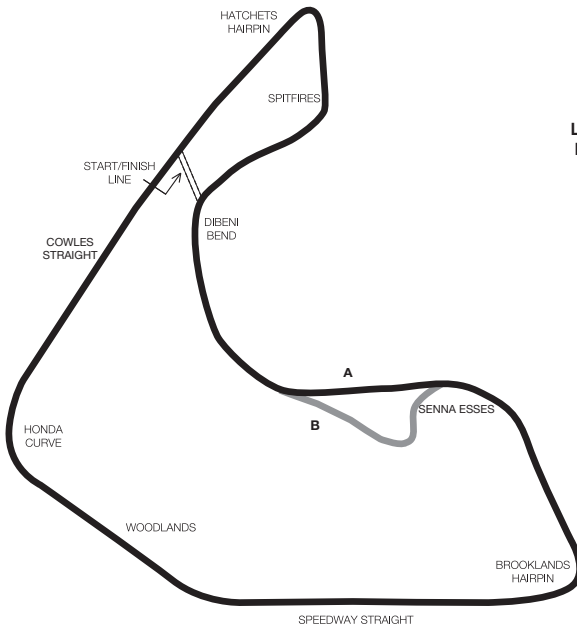

Number of starters

	(A)	(B)
Racing & Sports Racing Cars over 2000cc	24	24
Racing & Sports Racing Cars up to 2000cc	30	30
Other Classes	34	34