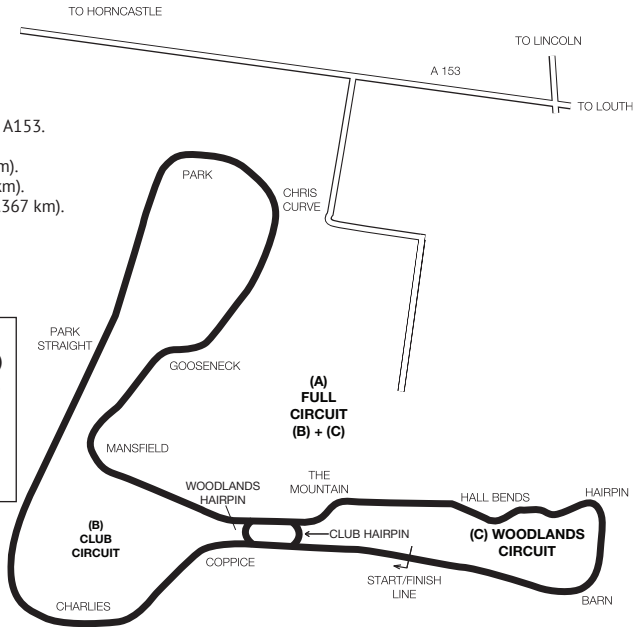

CADWELL PARK

Address: Cadwell Park Circuit, Louth, Lincolnshire LN11 9SE.

Telephone: 01507 343248.

Website: cadwellpark.co.uk

Email: cadwellpark@msv.com

Location: 6 miles south of Louth on A153.

Length:

(A) Full Circuit 2.187 miles (3.519 km).

(B) Club Circuit 1.476 miles (2.375 km).

(C) Woodland Circuit 0.850 miles (1.367 km).

Number of starters			
	(A)	(B)	(C)
Racing & Sports Racing Cars not exceeding 2000cc	30	20	16
Other Classes	34	24	18