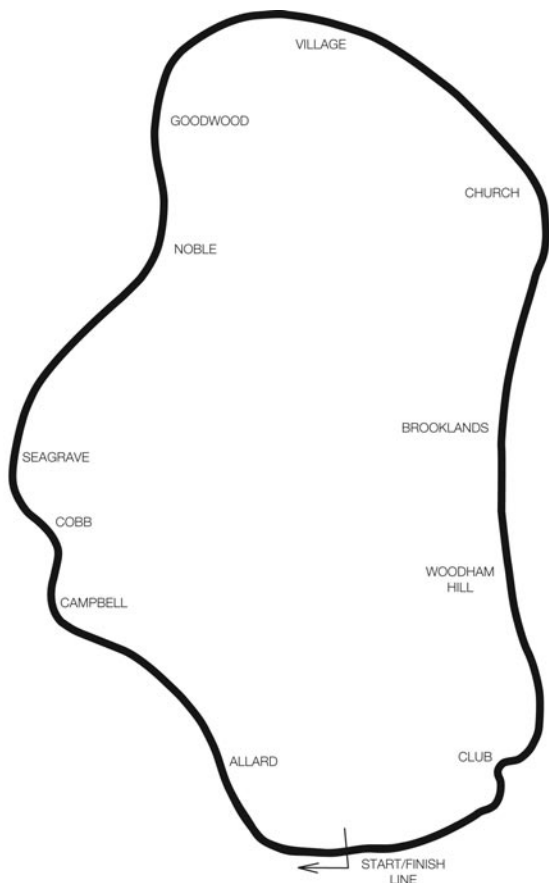

THRUXTON CIRCUIT

Address: Thruxton Circuit, Andover, Hampshire SP11 8PN.

Telephone: 01264 882222.

Website: thruptonracing.co.uk

E-mail: info@thruptonracing.co.uk

Location: 5 miles west of Andover on the A303.

Length: 2.35 miles (3.79 km).

Number of starters	
Racing & Sports Racing Cars over 2000cc	28
Racing & Sports Racing Cars up to 2000cc	36
Other Classes	42