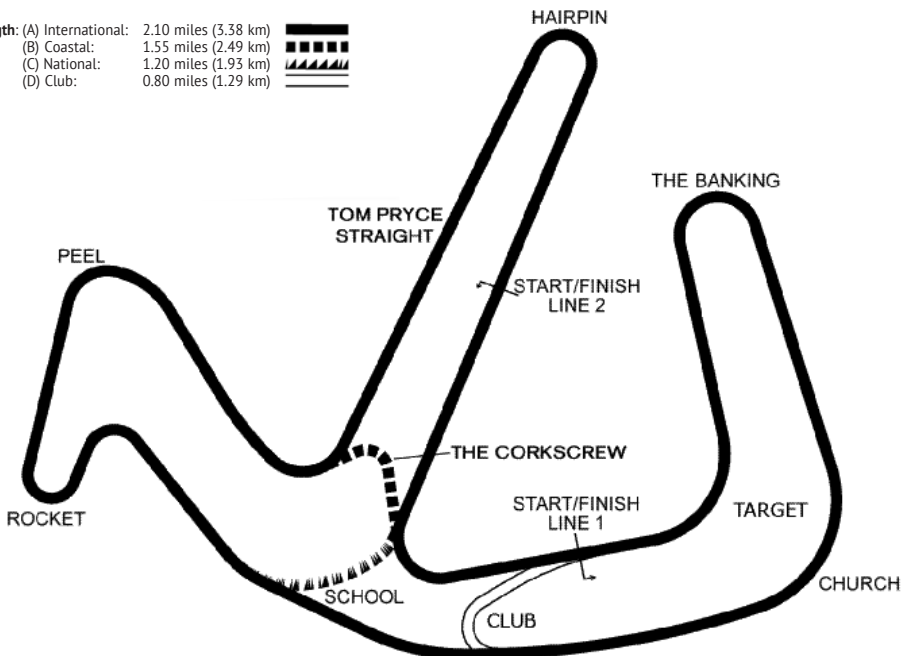

Motorsport Venues

The following venues have previously been issued with a Motorsport UK Track Licence which is issued subject to the conditions incorporated within that licence. That licence is only valid for such periods when a valid Motorsport UK organising permit is in force.

Race Circuits

ANGLESEY CIRCUIT/TRAC MÔN

Address: Anglesey Circuit, Ty Croes, Anglesey LL63 5TF.

Telephone: 01407 811400.

Website: angleseycircuit.com

Email: admin@angleseycircuit.com

Location: Between Aberffraw and Rhosneigr off the A4080.

Length: (A) International:	2.10 miles (3.38 km)	
(B) Coastal:	1.55 miles (2.49 km)	
(C) National:	1.20 miles (1.93 km)	
(D) Club:	0.80 miles (1.29 km)	

Number of starters	(A)	(B)	(C)	(D)
Racing & Sports Racing Cars over 2000cc	18	-	18	-
Racing & Sports Racing Cars up to 2000cc	34	28	26	14
Other Classes	42	34	30	20