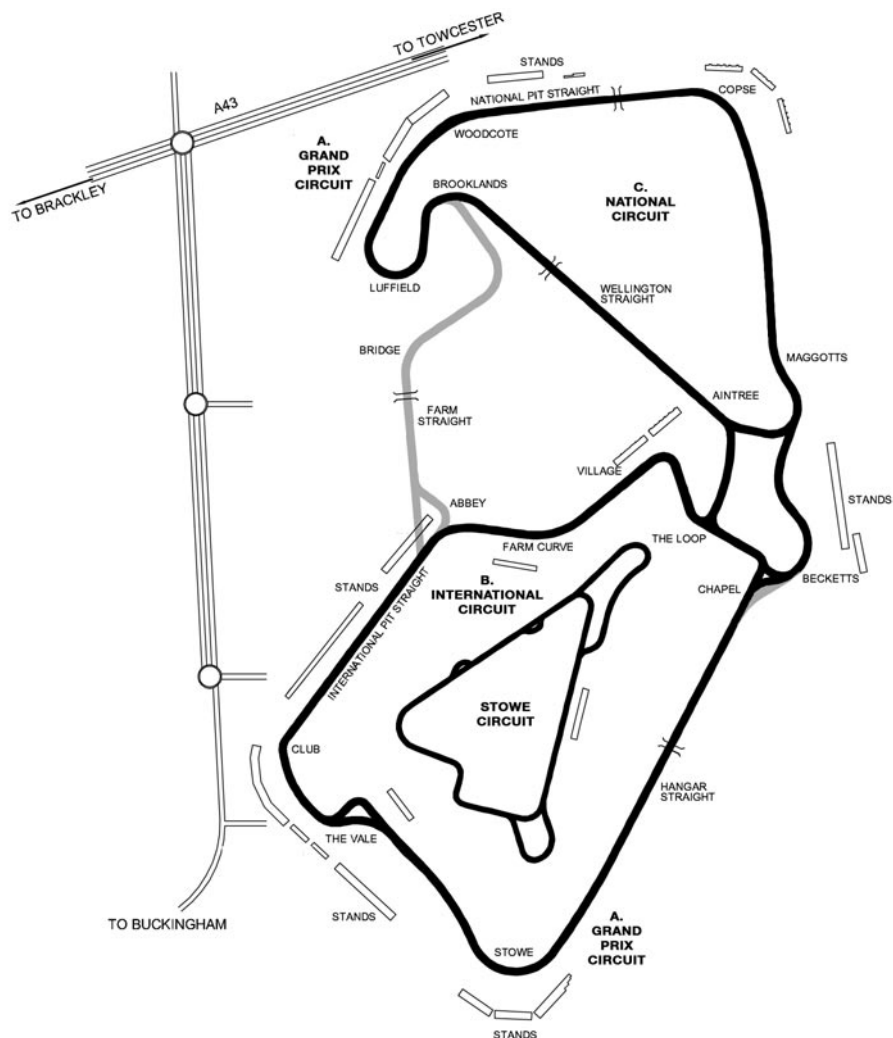

SILVERSTONE

Address: Silverstone Circuits Ltd, Silverstone, Northants NN12 8TN.

Telephone: 01327 320280.

Website: silverstone.co.uk

Email: enquiries@silverstone.co.uk

Location: 600 yards from Silverstone

between Towcester and Brackley on A43 – accessible by this and Buckingham Road via Dadford.

Length: (A) 3.67 miles (5.90 km). (B) 1.85 miles (2.98 km). (C) 1.64 miles (2.64 km). (D) 3.64 miles (5.857 km).

Number of starters	(A)	(B)	(C)	(D)
Racing & Sports Racing Cars over 2000cc	50	36	34	50
Racing & Sports Racing Cars up to 2000cc	54	38	36	54
Other Classes	61	44	40	61