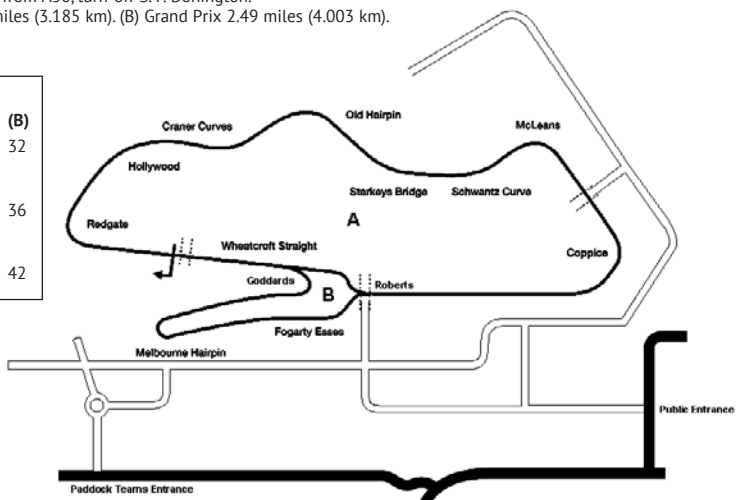

DONINGTON PARK

Address: Donington Park, Castle Donington, Derby DE74 2RP.

Telephone: 01352 810048.

Email: info@donington-park.co.uk

Website: donington-park.co.uk

Location: 8 miles south-east of Derby; 3 miles junction 23a (northbound) or junction 24 (southbound) on M1; 2 miles from M42/A42 and from A50, turn-off S. P. Donington.

Length: (A) National 1.98 miles (3.185 km). (B) Grand Prix 2.49 miles (4.003 km).

Number of starters		
	(A)	(B)
Racing & Sports Racing Cars over 2000cc	30	32
Racing & Sports Racing Cars up to 2000cc	32	36
Other Classes	40	42